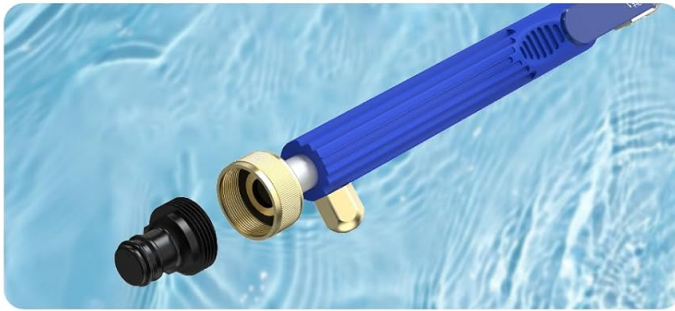

2. PACKAGE CONTENTS

Verify that all items listed below are included in your package:

- 1x Hydro Jet Power Pressure Washer Wand (18-inch aluminum wand with brass coupler)
- 1x Jet Stream Nozzle (brass)
- 1x Fan Spray Nozzle (brass)
- 1x Hose Adapter (female threaded standard garden hose to 1/2-inch quick connect hose coupler with O-ring)
- 1x Scrubbing Mitt
- 1x Roll of Teflon Tape

Figure 2.1: All components included in the Buyplus Hydro Jet Power Pressure Washer Wand package.

3. PRODUCT FEATURES

- **No External Power Required:** Operates solely on your existing water system pressure.
- **Dual Spray Tips:** Includes a jet stream nozzle for concentrated cleaning and a fan spray nozzle for broader coverage.
- **Durable Construction:** Features a strong aluminum wand and anti-rust brass nozzles and connectors for longevity.
- **Ergonomic Design:** Equipped with an anti-slip sponge grip handle for comfortable and secure use.
- **Universal Compatibility:** Fits all 3/4-inch standard garden hoses and other sizes with standard 1-inch female hose connectors.
- **Integrated On/Off Switch:** Convenient control over water flow directly on the handle.

Figure 3.1: Detail of the wand's anti-slip handle and brass connection.

EASY CONNECT

COMES WITH 3/4" AND 1/2" GARDEN HOSE CONNECTORS AND QUICK CONNECTOR

1
Connect the 3/4 connector of the quick plug to the water gun