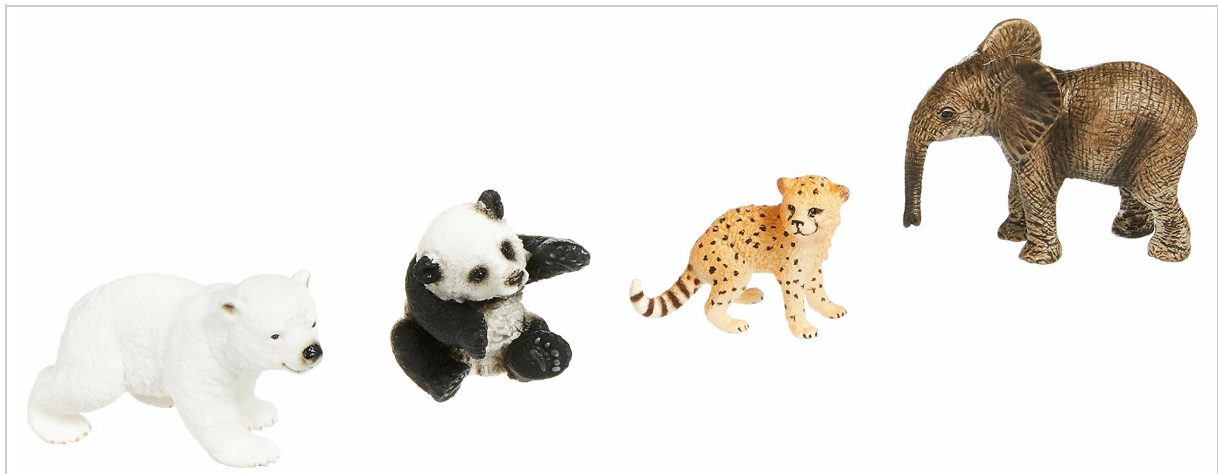

[Manuals.plus](#) /

> [Schleich](#) /

> Schleich North America Wild Life 4-Piece Baby Animal Toy Set (14794) Instruction Manual

Schleich 14794

Schleich North America Wild Life 4-Piece Baby Animal Toy Set (14794) Instruction Manual

INTRODUCTION

This manual provides essential information for the safe and proper use of your Schleich North America Wild Life 4-Piece Baby Animal Toy Set, model 14794. This set includes authentically detailed animal figurines designed for imaginative play.

Image: The Schleich Wild Life 4-Piece Baby Animal Toy Set, model 14794, displayed in its original packaging.

WHAT'S INCLUDED

Your Schleich Wild Life 4-Piece Baby Animal Toy Set contains the following items:

- 1 x Panda Cub figurine
- 1 x Polar Bear Cub figurine
- 1 x Cheetah Cub figurine
- 1 x Elephant Calf figurine

Image: The back of the product packaging, illustrating the four included baby animal figurines: Panda Cub, Polar Bear Cub, Cheetah Cub, and Elephant Calf.