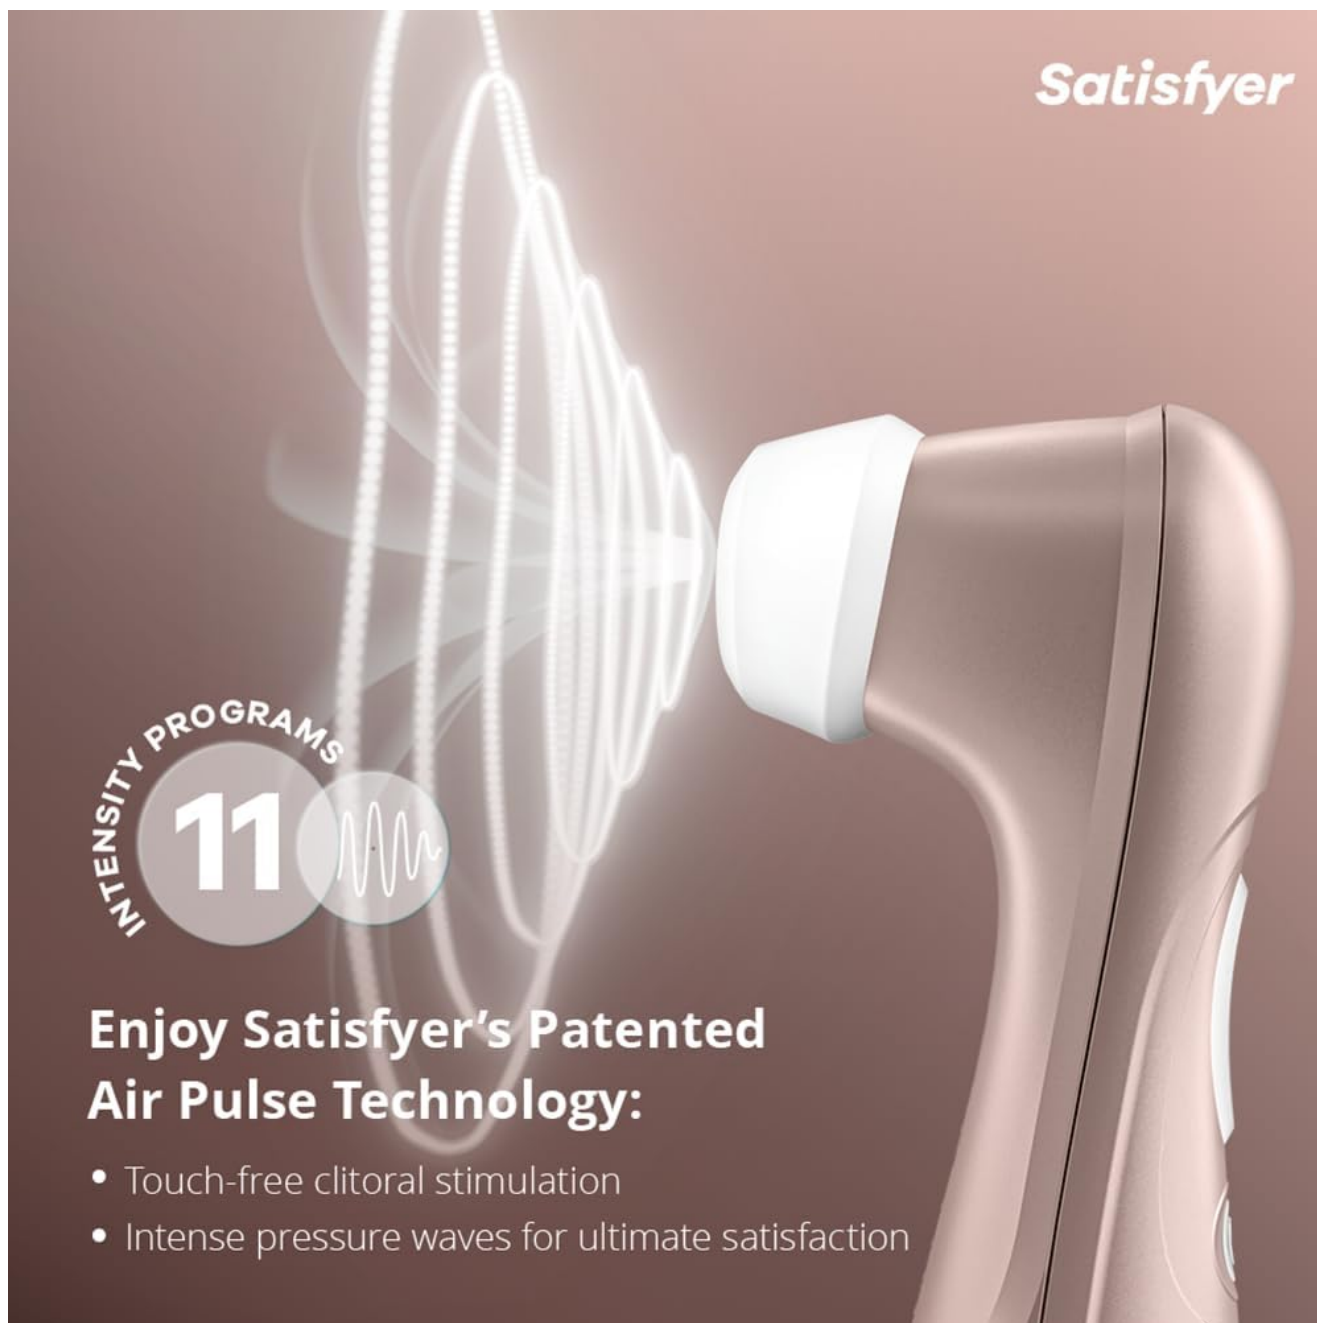

Brand: Satisfyer

INTRODUCTION

The Satisfyer Pro 2 is an iconic clitoral stimulator that combines revolutionary Airpulse technology with intense pressure waves for an exhilarating experience. Crafted from skin-friendly silicone, its ergonomic design ensures comfortable and intuitive handling. With 11 distinct pressure wave intensities, it delivers powerful, touch-free clitoral stimulation.

approximately 1.5 hours.

Image: Visual representation of Satisfyer's patented Air Pulse Technology.

OPERATING INSTRUCTIONS

Power On/Off

Press and hold the power button for 1-2 seconds to turn the device on or off.

Adjusting Intensity

The Satisfyer Pro 2 offers 11 distinct pressure wave intensities. Use the '+' and '-' buttons to increase or decrease the intensity to your preferred level.

Comfortable to Hold and Easy to Use: