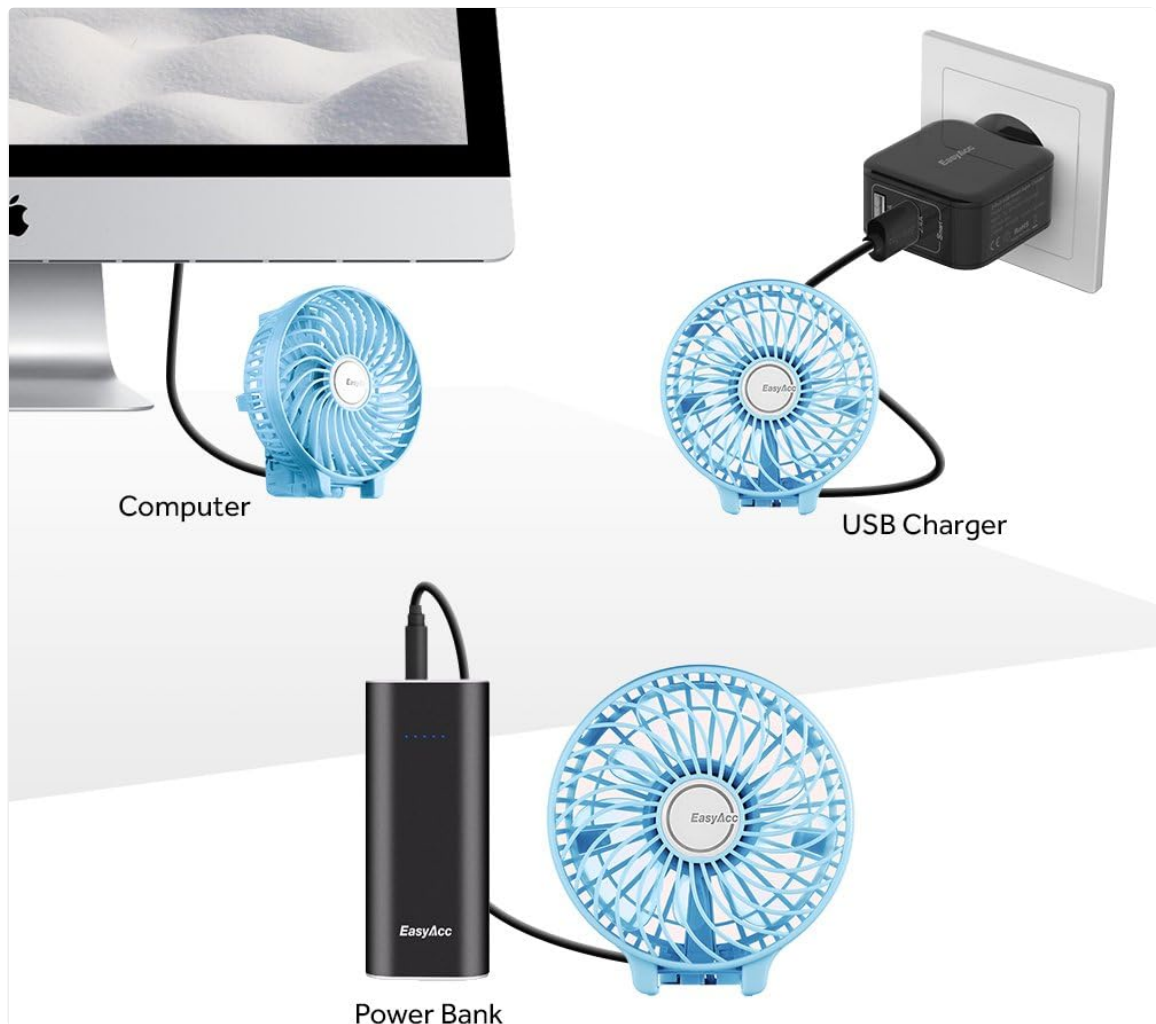

Key Features:

- **Strong Airflow:** Features 3 adjustable speed levels with an updated 6-blade design for enhanced airflow and reduced noise.
- **Extended Battery Life:** Provides up to 10 hours of wireless operation on the lowest speed setting.
- **Multipurpose Design:** Functions as both a handheld fan and a foldable desk fan.
- **Portable:** Compact size and foldable handle make it easy to carry in a handbag or backpack.
- **USB Rechargeable:** Compatible with all USB output devices for convenient charging.

Image: Illustration of battery insertion and removal of the insulating sheet.

2. Charging the Fan:

Connect the provided USB charging cable to the fan's charging port. Plug the other end into any standard USB power source (e.g., computer, USB wall adapter, power bank). The LED charging indicator will illuminate during charging.

Image: Various methods of charging the fan using a USB cable.

OPERATING INSTRUCTIONS

1. Power On/Off and Speed Adjustment:

Press the power button located on the handle to turn the fan on. Each subsequent press will cycle through the 3 available speed settings (Low, Medium, High). Pressing the button after the highest speed will turn the fan off.

Image: The fan being used in handheld mode.

3. **Desk Fan Mode:**

The fan features a foldable handle that allows it to convert into a stable desk fan. Simply fold the handle to create a base, and place it on any flat surface.