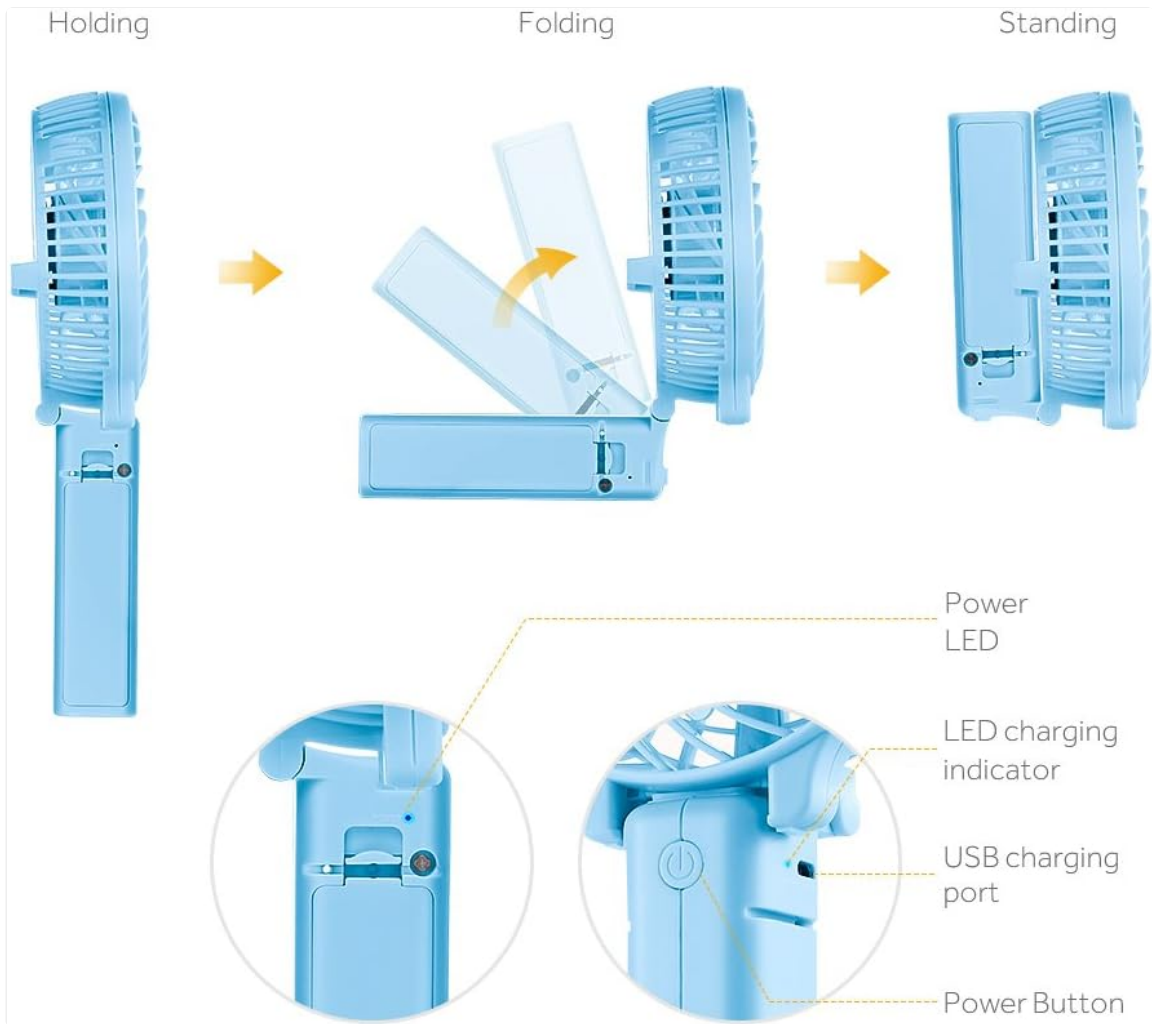

Image: The fan being used in handheld mode.

3. **Desk Fan Mode:**

The fan features a foldable handle that allows it to convert into a stable desk fan. Simply fold the handle to create a base, and place it on any flat surface.