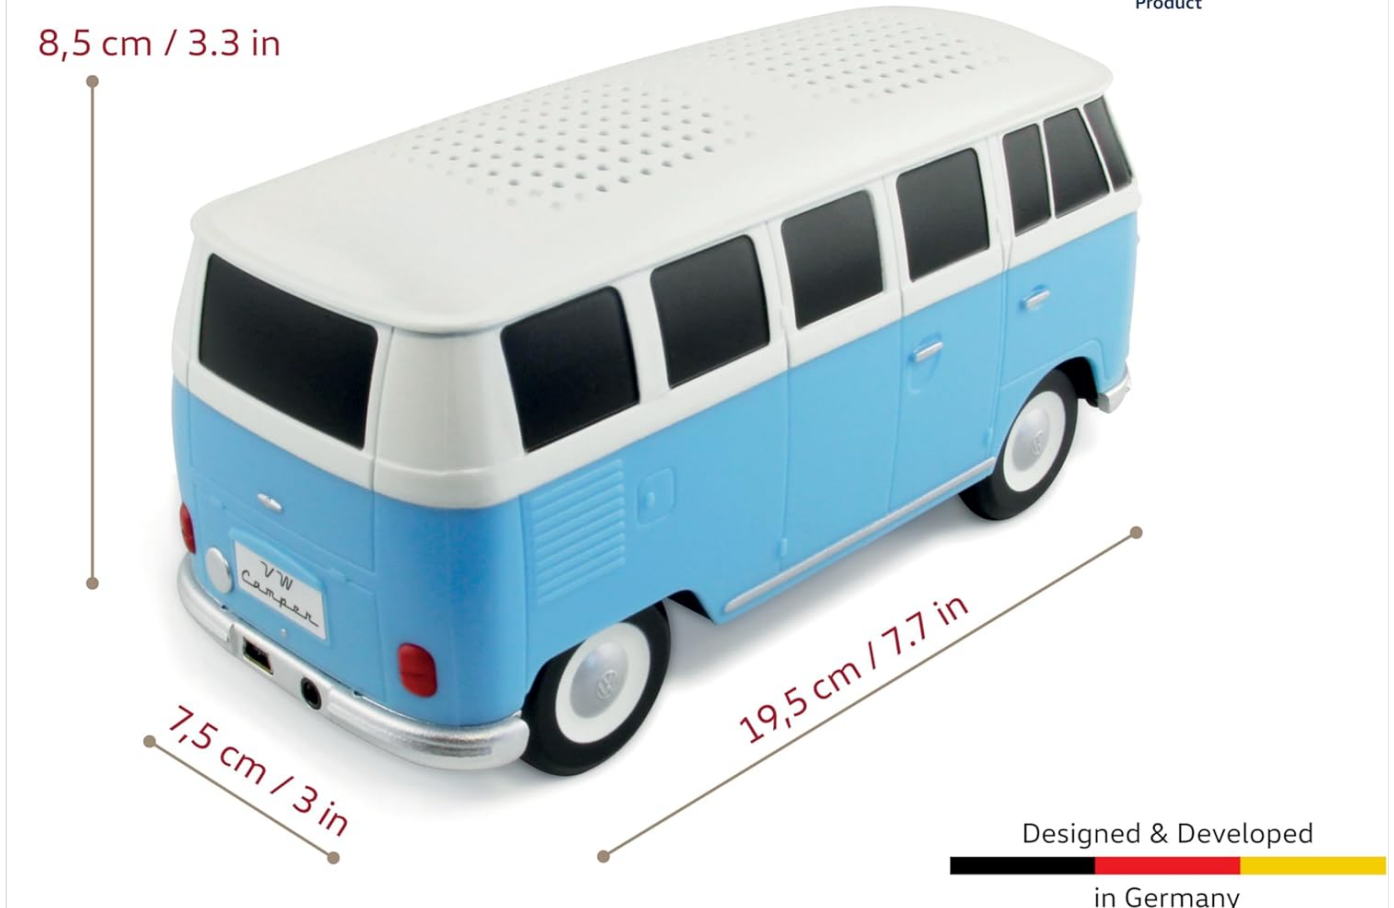

- Scale 1:20 / Weight 390 g
- up to 5h playtime

Official Licensed
Product

Image: Rear view of the speaker, highlighting the USB-C charging port, 3.5mm AUX input, and the power button.

Power On/Off

To power on the speaker, locate the power button at the rear of the Bus and press it. To power off, press the button again.

Image: Side view of the speaker, illustrating its dimensions: 19.5 cm (7.7 in) length, 8.5 cm (3.3 in) width, and 7.5 cm (3 in) height.

Feature	Detail
Model Number	BUBS02-H
Scale	1:20
Dimensions (L x W x H)	19.5 x 8.5 x 7.5 cm (7.7 x 3.3 x 3 inches)
Weight	400 Grams
Connectivity	Bluetooth (BT 3.0), 3.5mm AUX, Mini-USB (charging)
Bluetooth Range	10 meters (30 feet)
Speaker Output	2 x 3W (4 Ohms)
Battery Type	500mAh Lithium-ion
Charging Time	3 hours
Operating Time	Up to 57 hours
Material	Plastic
Water Resistance	No