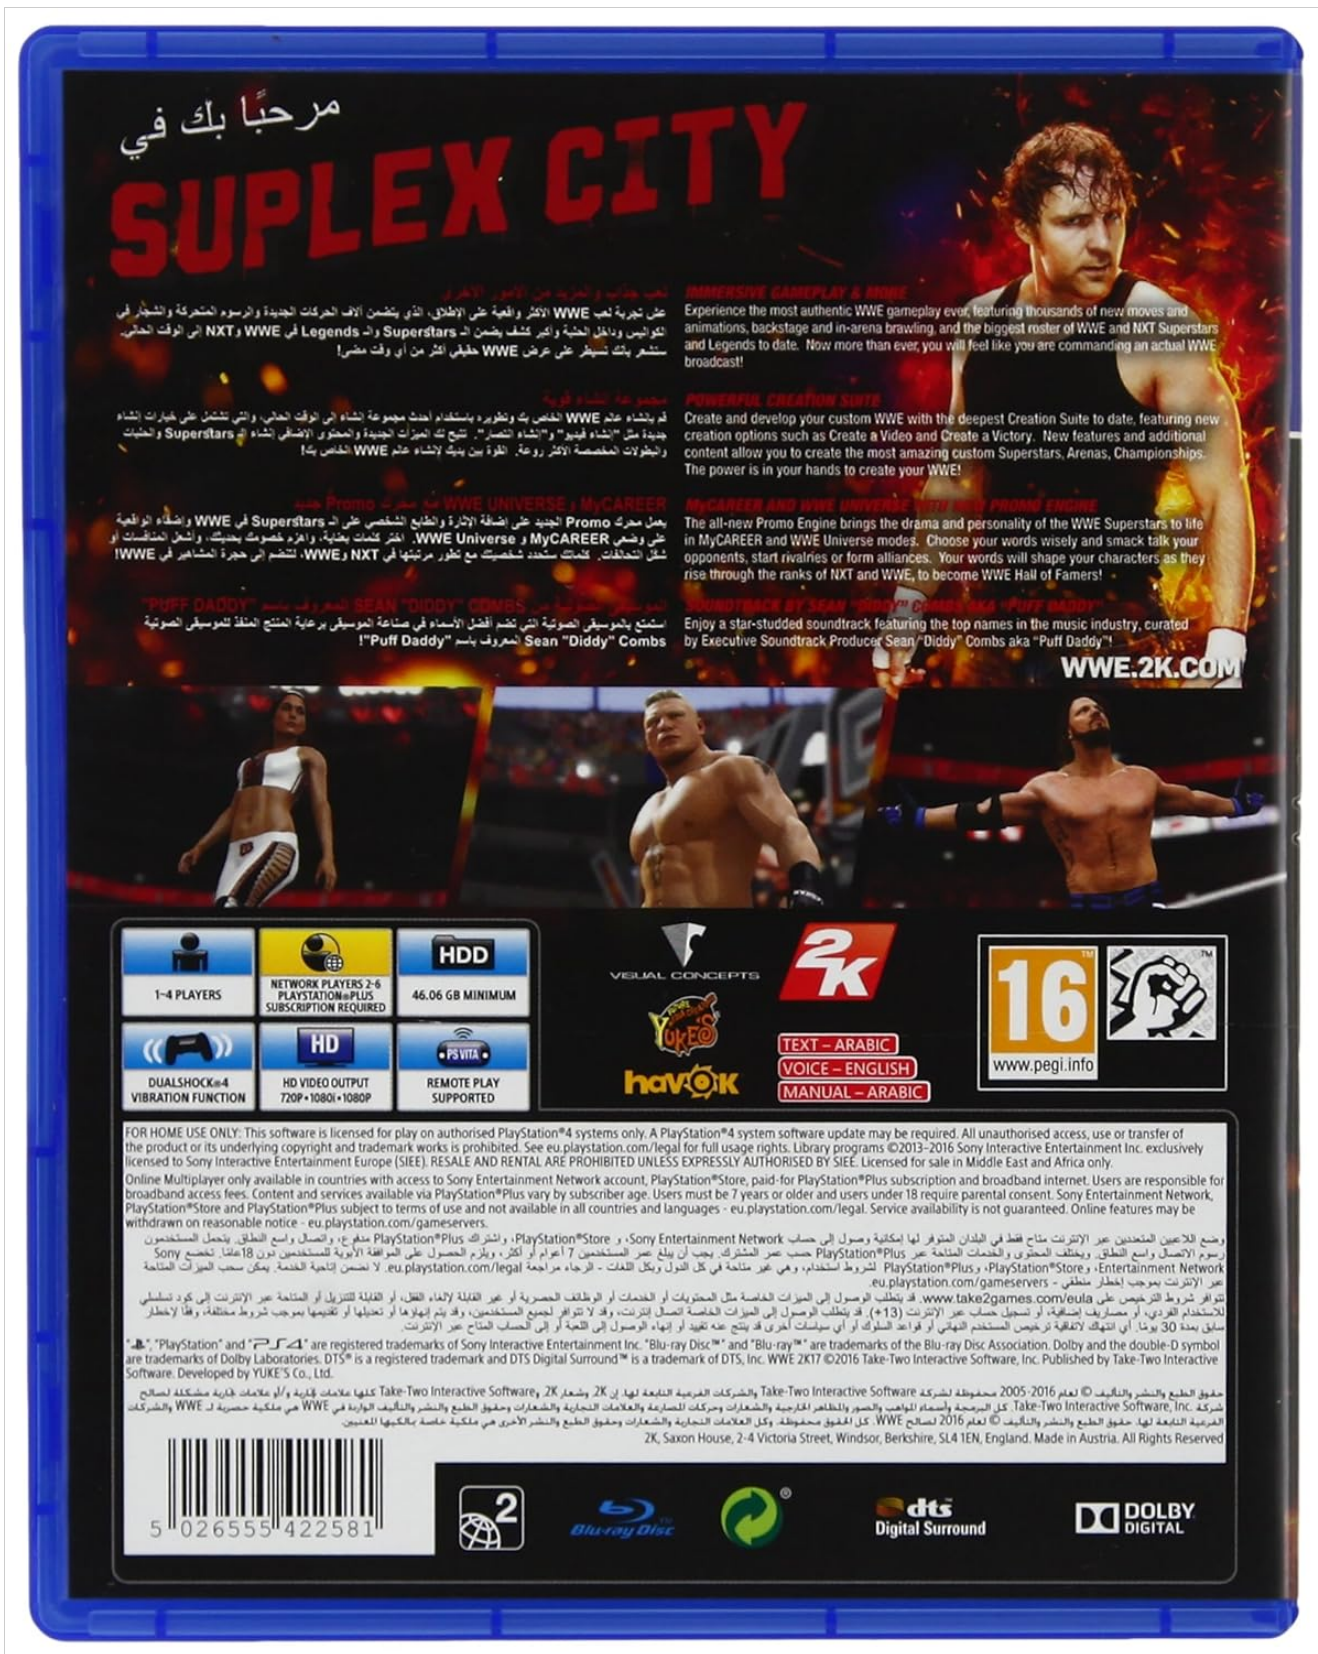

The game features Brock Lesnar as its cover Superstar, inviting players to 'Suplex City' for the most dangerous and immersive wrestling experience yet.

Figure 1.1: Front cover of WWE 2K17 for PlayStation 4, featuring Brock Lesnar.

Figure 1.2: Back cover of the WWE 2K17 game case, highlighting key features and in-game visuals.

2. SETUP

- 1. Insert Disc:** Gently insert the WWE 2K17 game disc into your PlayStation 4 console's disc slot with the label facing up.
- 2. Installation:** The game will automatically begin installation. Follow any on-screen prompts. Ensure your console is connected to the internet for potential game updates.
- 3. Launch Game:** Once installation is complete, select the WWE 2K17 icon from your PlayStation 4 home screen to