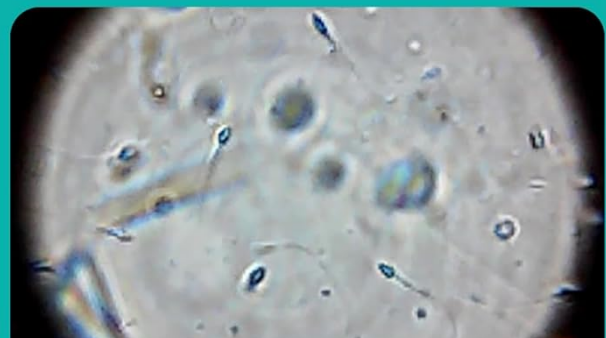

# How to use

① 精液を容器に採取

② 精液をルーペに塗布

③ スマホのカメラにセット

④ 精子を観察

Figure 2: Overview of the usage steps, from sample collection to observation.

## OPERATING INSTRUCTIONS

Follow these steps carefully for accurate sperm observation:

1. **Collect Semen:** Collect a semen sample directly into the provided collection container. For best results, collect the sample within 30 minutes of ejaculation.
2. **Apply Sample to Loupe:** Using the dropper or applicator, carefully transfer a small drop of the semen sample onto the designated observation area of the TENGALOUPE. Avoid air bubbles.
3. **Attach Loupe to Smartphone:** Securely attach the TENGALOUPE over your smartphone's main camera lens. Ensure the loupe is centered and stable to prevent movement during observation.
4. **Observe Sperm:** Open your smartphone's camera app or the dedicated TENGALOUPE app. Adjust the focus as needed to clearly view the sperm. Observe the motility (movement) and approximate count of the sperm. The dedicated app can assist with recording and comparing your observations over time.

## Using the Dedicated App

The TENGА MEN'S LOUPE app provides additional functionality:

- **Sample Image Comparison:** Compare your live observation with reference images to help assess sperm quality.
- **Observation Support:** Guided features to assist in identifying and evaluating sperm.
- **Recording History:** Save your observation videos and images to track changes over time.