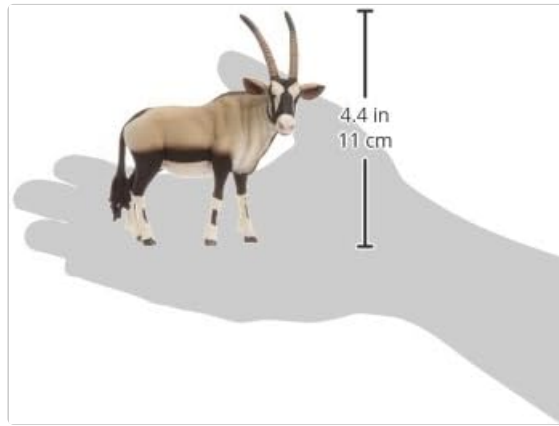

Figure 3: Rear view of the Schleich Wild Life Oryx Toy Figurine, showing tail and hind leg details.

Product Video

Your browser does not support the video tag.

Video 1: An official product video showcasing the Schleich Wild Life Oryx Toy Figurine from various angles. This video provides a dynamic view of the figurine's design and detail.

8. SPECIFICATIONS

Figure 4: The Oryx Toy Figurine with approximate dimensions of 4.4 inches (11 cm) in height.

Feature	Detail
Product Dimensions	4.3 x 4.3 x 4.5 inches
Item Weight	2.27 ounces
ASIN	B01BPF6SEK
Item Model Number	14759
Manufacturer Recommended Age	36 months - 8 years
Release Date	July 1, 2016
Manufacturer	Schleich