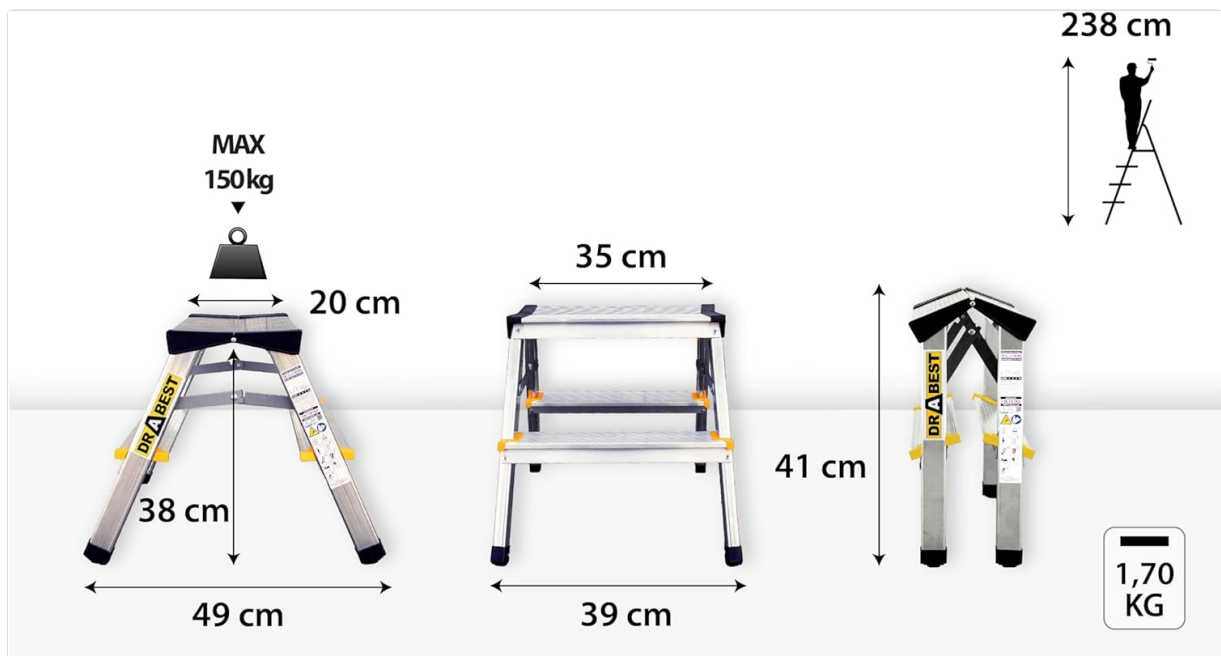

Image: The Drabest Double Aluminum Household Ladder in its open position, displaying key dimensions such as height, width, and depth, along with its maximum load capacity of 150 kg and weight of 1.70 kg.

## SPECIFICATIONS

Feature	Detail
Brand	DRABEST
Model Number	ALDD2-150
Material	Aluminum, Plastic
Number of Steps	2x2 (Double-sided 2 steps)
Product Dimensions (L x W x H)	39 x 12.67 x 41 cm (folded)
Ladder Height	0.41 m
Working Height	Up to 2.375 m
Item Weight	1.7 Kilograms
Maximum Load Capacity	150 kg
Special Feature	Lightweight
Certifications	EN 131, TÜV Rheinland Certified
Country of Origin	Poland