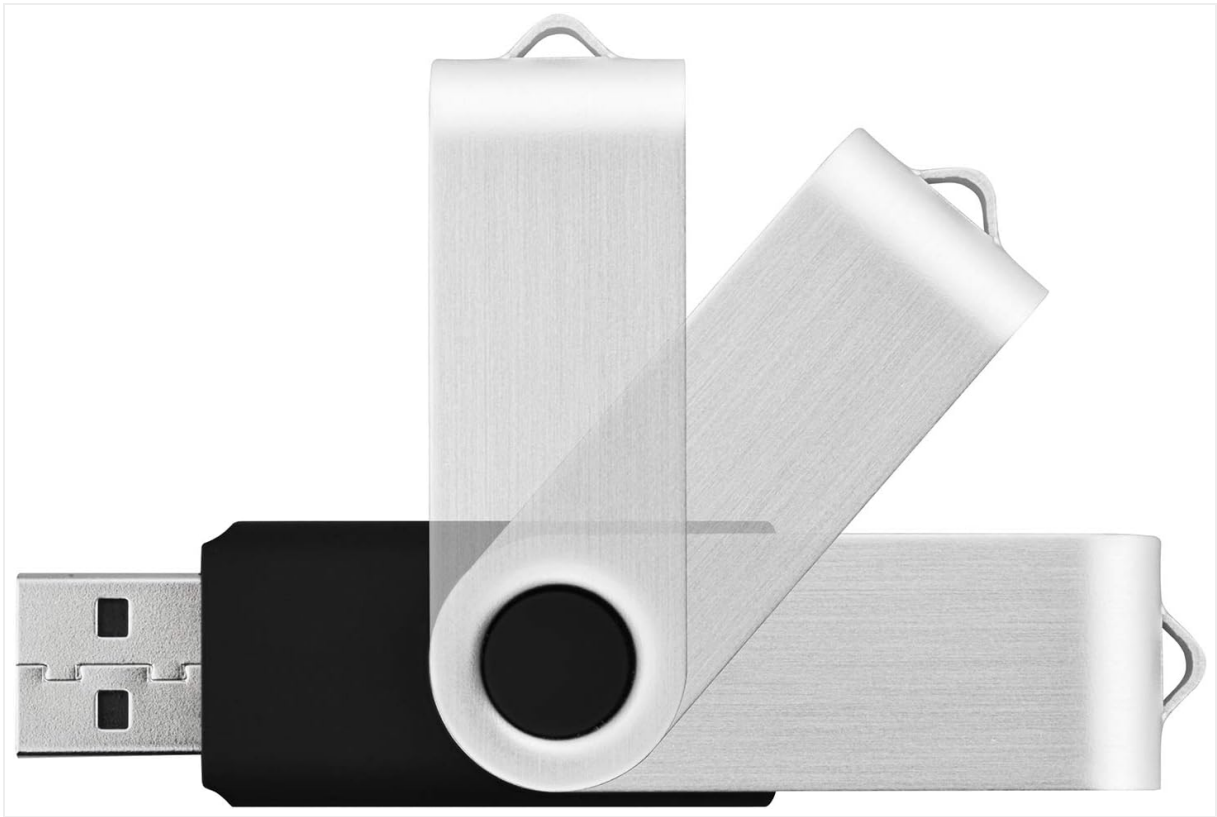

## 4. MAINTENANCE

---

To ensure the longevity and optimal performance of your KOOTION USB flash drives, follow these maintenance guidelines:

- **Physical Protection:** The metal swivel cover protects the USB connector from dust and physical damage when not in use. Avoid excessive force when rotating the cover.
- **Storage:** Store the flash drives in a cool, dry place away from direct sunlight and extreme temperatures.
- **Cleaning:** If necessary, gently wipe the exterior of the flash drive with a soft, dry cloth. Do not use liquid cleaners or solvents.
- **Safe Removal:** Always safely eject the flash drive from your device before physically removing it to prevent data corruption.