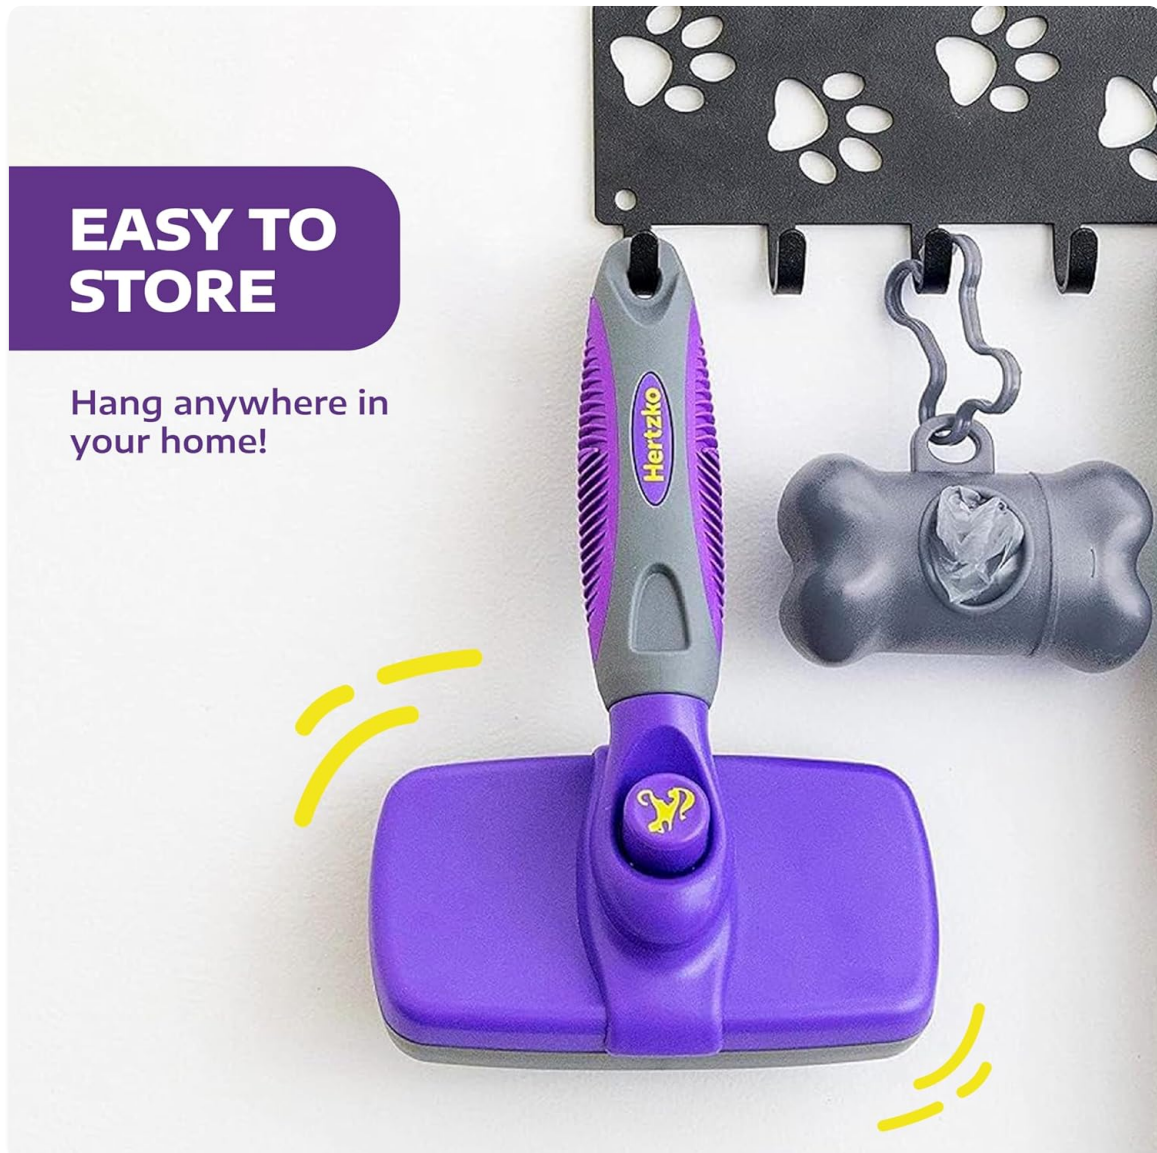

1. PRODUCT OVERVIEW

The Hertzko Self-Cleaning Slicker Brush is designed for efficient and comfortable grooming of both dogs and cats. Its unique retractable bristle mechanism simplifies hair removal, making grooming sessions more pleasant for both pet and owner. This tool is suitable for various fur types and lengths, helping to reduce shedding and maintain a healthy coat.

Video: Demonstration of the Hertzko Self-Cleaning Slicker Brush in action, showing how to extend bristles, brush a pet, and easily remove collected hair.

5. MAINTENANCE

- **Cleaning the Brush:** After each use, retract the bristles and remove all collected hair. If necessary, use a damp cloth to wipe down the brush head and handle. Ensure the brush is completely dry before storing.
- **Storage:** Store the brush in a clean, dry place. The retractable bristles allow for compact and safe storage, preventing damage to the bristles.