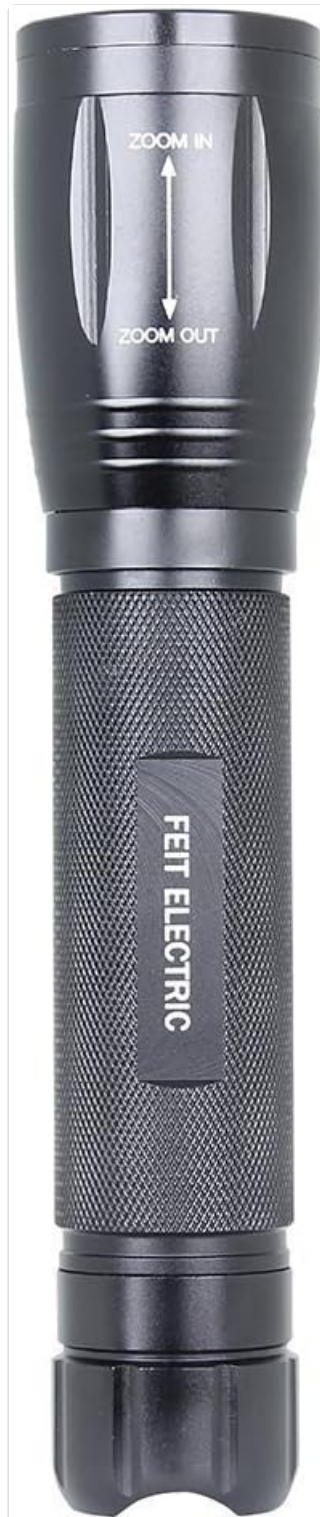

1. Unscrew the tail cap of the flashlight by turning it counter-clockwise.
2. Insert the required batteries into the battery compartment, ensuring the correct polarity (+/-) as indicated inside the compartment.
3. Screw the tail cap back on clockwise until it is securely tightened. Do not overtighten.

Image: Close-up view of the Feit Electric Ultra Bright LED Flashlight, highlighting its textured body and the "ZOOM IN / ZOOM OUT" markings on the head.

OPERATING INSTRUCTIONS

Turning On/Off and Brightness Levels

The flashlight features a single button operation, typically located on the tail cap, to control power and brightness modes.

- **To Turn On:** Press the power button once. The flashlight will typically turn on in the highest brightness mode (1000 lumens).
- **To Change Brightness:** While the flashlight is on, press the power button repeatedly to cycle through the brightness levels:
 - 1st Press: 1000 Lumens (High)
 - 2nd Press: 500 Lumens (Medium)
 - 3rd Press: 250 Lumens (Low)
 - Subsequent Presses: Cycles back to 1000 Lumens or turns off, depending on the model's specific sequence.
- **To Turn Off:** Continue pressing the power button until the light turns off, or press and hold the button for a short duration (if applicable to your model).

Sliding Zoom Function

The flashlight is equipped with a sliding zoom mechanism to adjust the beam from a wide floodlight to a narrow spotlight.

- **To Zoom In (Narrow Beam/Spotlight):** Gently push the head of the flashlight forward. This will narrow the beam, concentrating the light for longer distances.
- **To Zoom Out (Wide Beam/Floodlight):** Gently pull the head of the flashlight backward. This will widen the beam, illuminating a larger area.