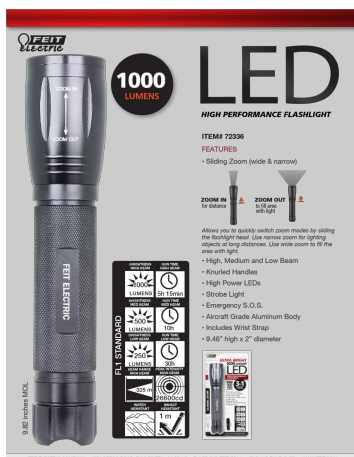

Feit Electric Smart Video Doorbell Installation Guide Comprehensive installation guide and safety instructions for the Feit Electric Smart Video Doorbell (Model CAM/DOOR/WIFI/BATG2), covering setup, wiring, app configuration, and troubleshooting.
	FEIT Electric 7.5 Inch Dimmable LED Flat Panel Ceiling Light with Selectable Color - Use and Care Guide 74206/6WYCA Explore the FEIT Electric 7.5 Inch Dimmable White Round Flat Panel Ceiling Light (Model 74206/6WYCA). This guide provides essential use and care instructions, installation steps for junction box and recessed can mounting, and details on selecting color temperature.
	Feit Electric SYNC/REMOTE Handheld Remote Control Use and Care Guide Comprehensive use and care guide for the Feit Electric SYNC/REMOTE handheld remote control, covering installation, operation, pairing, and group management with the Smart Bridge.
	Feit Electric Handheld Remote Control Use and Care Guide A comprehensive guide for the Feit Electric Handheld Remote Control (Model: SYNC/REMOTE), covering operation, installation, battery replacement, and pairing with OneSync fixtures.

Documents - Feit Electric – 72336

[Feit Electric 1000 Lumens LED High Performance Flashlight (Item #72336)](#)

Explore the Feit Electric 1000 Lumens LED High Performance Flashlight (Item #72336). This durable flashlight offers adjustable zoom, multiple beam modes (High, Medium, Low), and an aircraft-grade aluminum body. It is water and impact resistant, providing reliable illumination with a long run time and a powerful 1000-lumen output.

lang:en score:21 filesize: 307.11 K page_count: 1 document date: 2016-10-18