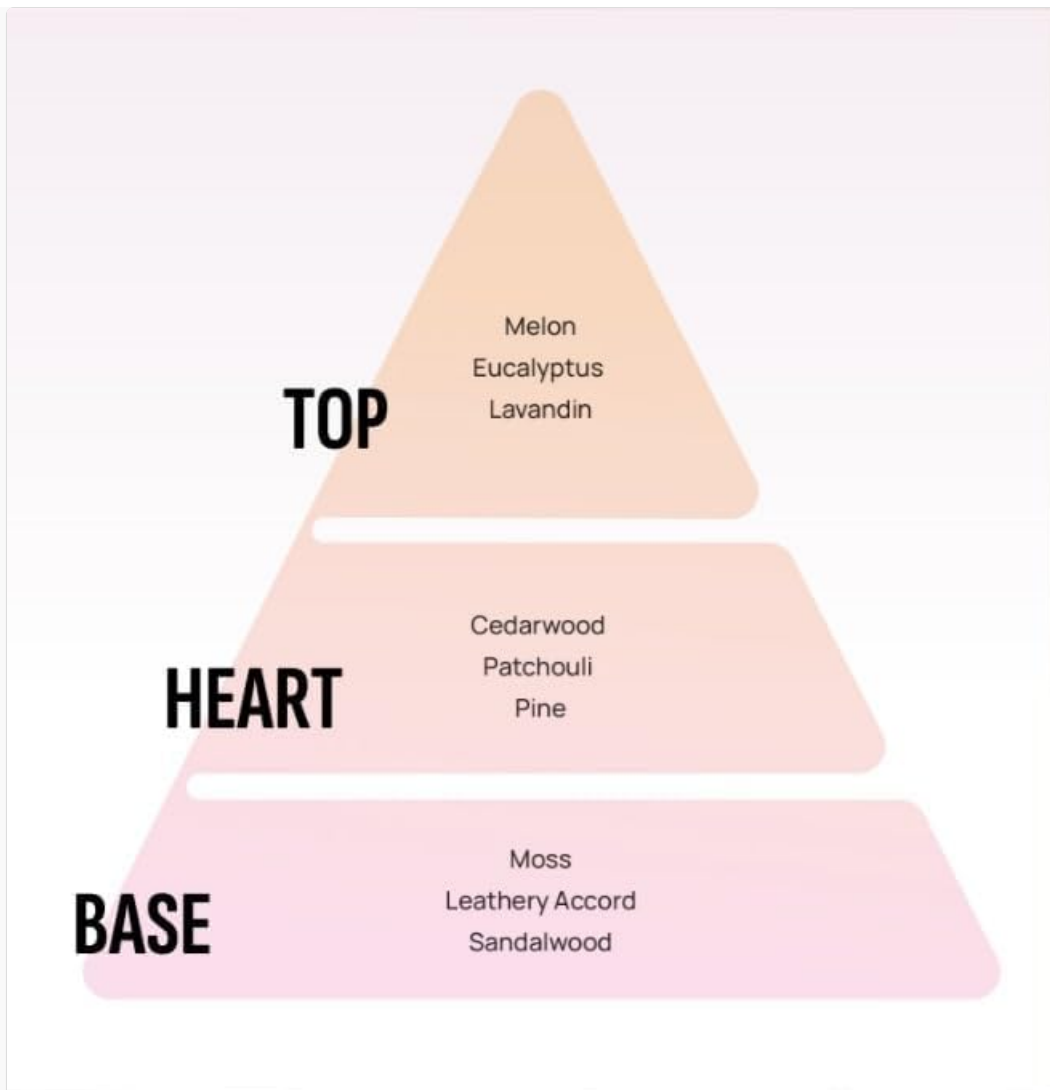

Image: The AREON ACB02 Car Air Freshener Vent Clip, shown in its retail packaging. The packaging displays the 'areon quality perfumes' logo and indicates 'BLACK CRYSTAL' scent. The product itself is a black, rectangular clip-on diffuser with a visible liquid fragrance container.

The Black Crystal scent is a sophisticated fragrance blend. It features top notes of Melon, Eucalyptus, and Lavandin, heart notes of Cedarwood, Patchouli, and Pine, and base notes of Moss, Leathery Accord, and Sandalwood.