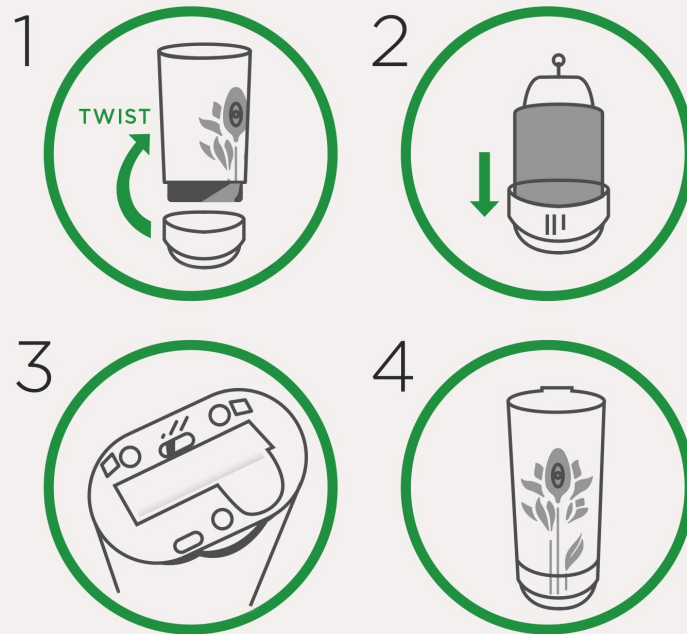

4. SETUP AND INSTALLATION

Follow these steps to properly install the refill into your Air Wick Automatic Spray device:

1. **Open Device:** Ensure your automatic spray device is turned off and open the cover.
2. **Twist and Insert:** Twist the top of the refill can and insert it firmly into the device until it clicks into place.
3. **Insert Battery:** If not already present, insert one AA battery into the designated compartment, ensuring correct polarity.
4. **Close Device:** Close the device cover securely.

HOW TO USE

Image 4.1: How to Use Air Wick Automatic Spray. This visual guide demonstrates the four steps for setup: 1. Twist the top of the refill, 2. Insert the refill into the device, 3. Insert the battery, and 4. Close the device.

5. OPERATING INSTRUCTIONS

Once the refill is installed, you can adjust the fragrance intensity:

1. **Power On:** Turn on your Air Wick Automatic Spray device.
2. **Select Interval:** Use the control settings on your device to choose the desired fragrance interval:
 - **Low:** Spray every 40 minutes
 - **Medium:** Spray every 18 minutes
 - **High:** Spray every 9 minutes
3. **Placement:** Place the device in your desired location, ensuring it is on a stable surface and not directly facing people or pets.