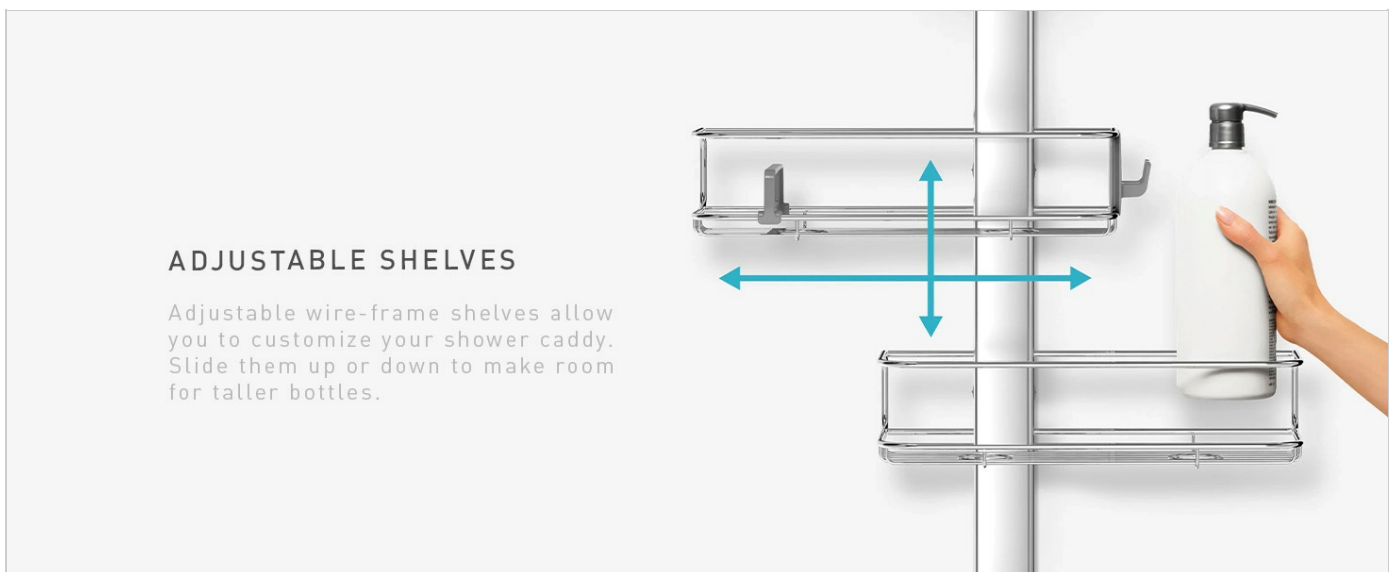

- Locate the rubberized showerhead clamp at the top of the caddy.
- Open the clamp and position it over your showerhead pipe.
- Securely close and tighten the clamp to ensure a firm grip.

3. Secure with Suction Cups:

- Press the twin pivoting suction cups firmly against the clean, dry shower wall.
- Ensure they are fully engaged to prevent movement.

4. Adjust Shelves:

- Turn the quick-adjust dial to loosen the shelves.
- Slide shelves up, down, or sideways to your desired positions.
- Tighten the quick-adjust dial to lock the shelves in place.

Figure 1: Adjustable Shelves. The image displays the shower caddy with arrows indicating the vertical and horizontal adjustability of its wire-frame shelves, allowing customization for various bottle sizes.