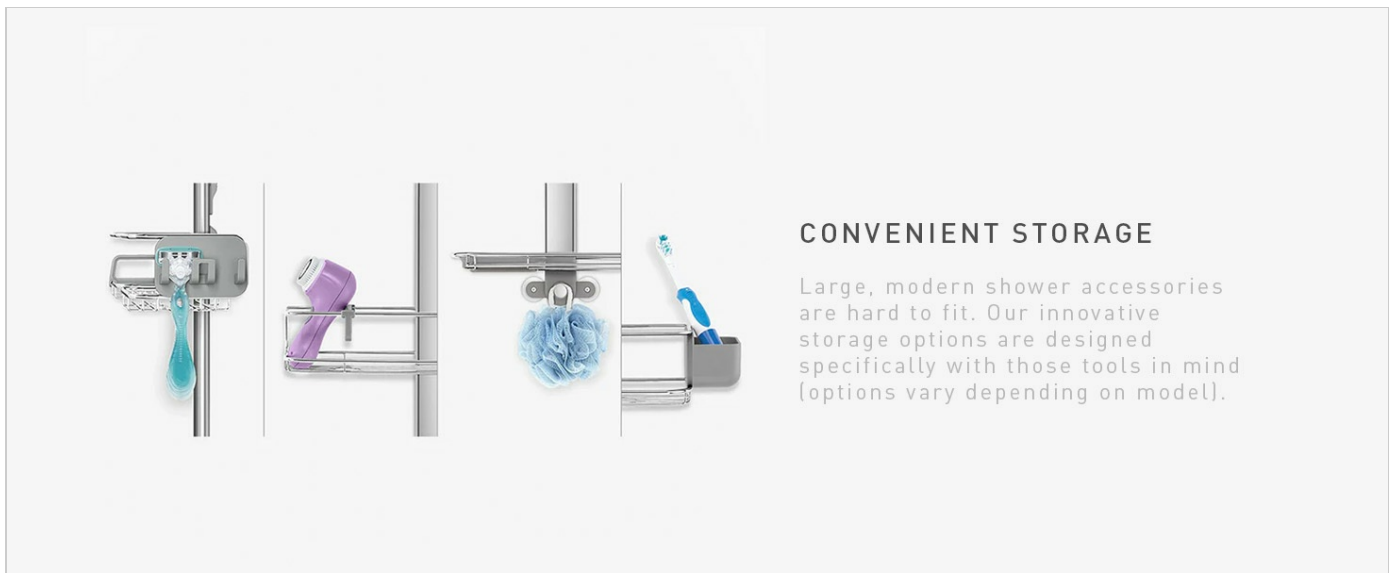

Figure 4: Convenient Storage. The image highlights the adaptable storage features of the simplehuman shower caddy, including specialized holders for razors, toothbrushes, and loofahs, designed to accommodate large, modern shower accessories.

MAINTENANCE AND CARE

To ensure the longevity and appearance of your simplehuman Adjustable Shower Caddy, follow these maintenance guidelines:

- **Regular Cleaning:** Wipe down the caddy regularly with a soft cloth and mild soap or a non-abrasive cleaner. Rinse thoroughly with water.
- **Avoid Harsh Chemicals:** Do not use abrasive cleaners, scouring pads, or harsh chemicals, as these can damage the stainless steel and anodized aluminum finish.
- **Prevent Water Spots:** For best results, dry the caddy after each use to prevent water spots and mineral buildup.
- **Check Suction Cups:** Periodically check the suction cups to ensure they maintain a firm grip on the wall. Re-press them if necessary.
- **Rust-Proof Assurance:** The caddy is constructed from rust-proof materials. However, proper cleaning and drying will help maintain its pristine condition.