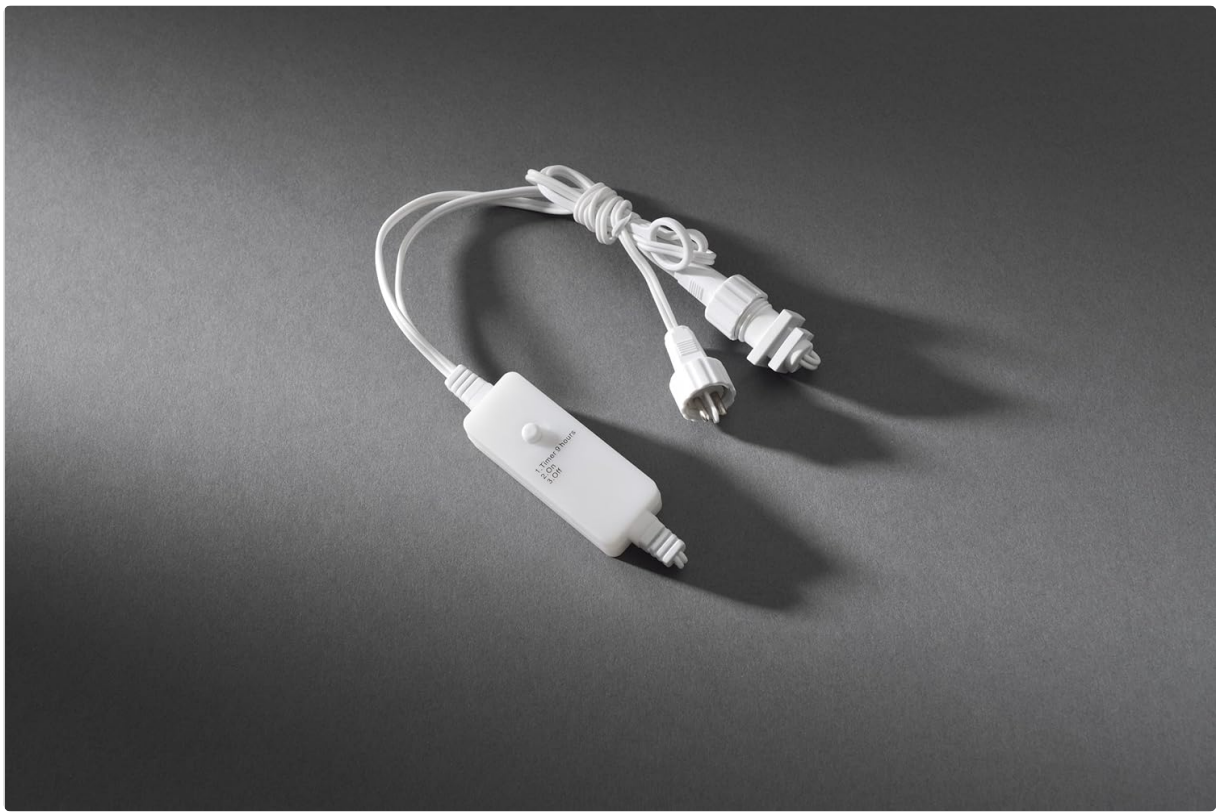

[Manuals.plus](#) /

› [Konstsmide](#) /

› Konstsmide 3607-002 Outdoor Light Set Add-On Timer Instruction Manual

Konstsmide 3607-002

Konstsmide Outdoor Light Set Add-On Timer

Model: 3607-002

INTRODUCTION

Thank you for choosing the Konstsmide Outdoor Light Set Add-On Timer. This device is designed to provide convenient automatic operation for your Konstsmide 24V static light sets, allowing them to switch on and off at a set time each day. Please read this manual carefully before installation and use to ensure safe and optimal performance.

IMPORTANT SAFETY INFORMATION

- This timer is designed for outdoor use with Konstsmide 24V static light sets only. Do not use with other voltage systems or non-Konstsmide products.
- Ensure all connections are secure and protected from moisture.
- Do not attempt to open or modify the timer unit. Refer servicing to qualified personnel.
- Keep out of reach of children.
- Disconnect power before making any connections or disconnections.

PACKAGE CONTENTS

- 1 x Konstsmide Outdoor Light Set Add-On Timer (Model 3607-002)
- 1 x Instruction Manual

PRODUCT OVERVIEW

The Konstsmide Add-On Timer features a simple button interface for setting the 9-hour timer function or manually controlling your lights.

Figure 1: Konstsmide 3607-002 Outdoor Light Set Add-On Timer. This image displays the white timer unit with its input and output connectors, and the single control button with its three labeled functions: Timer (9 hours), On, and Off.