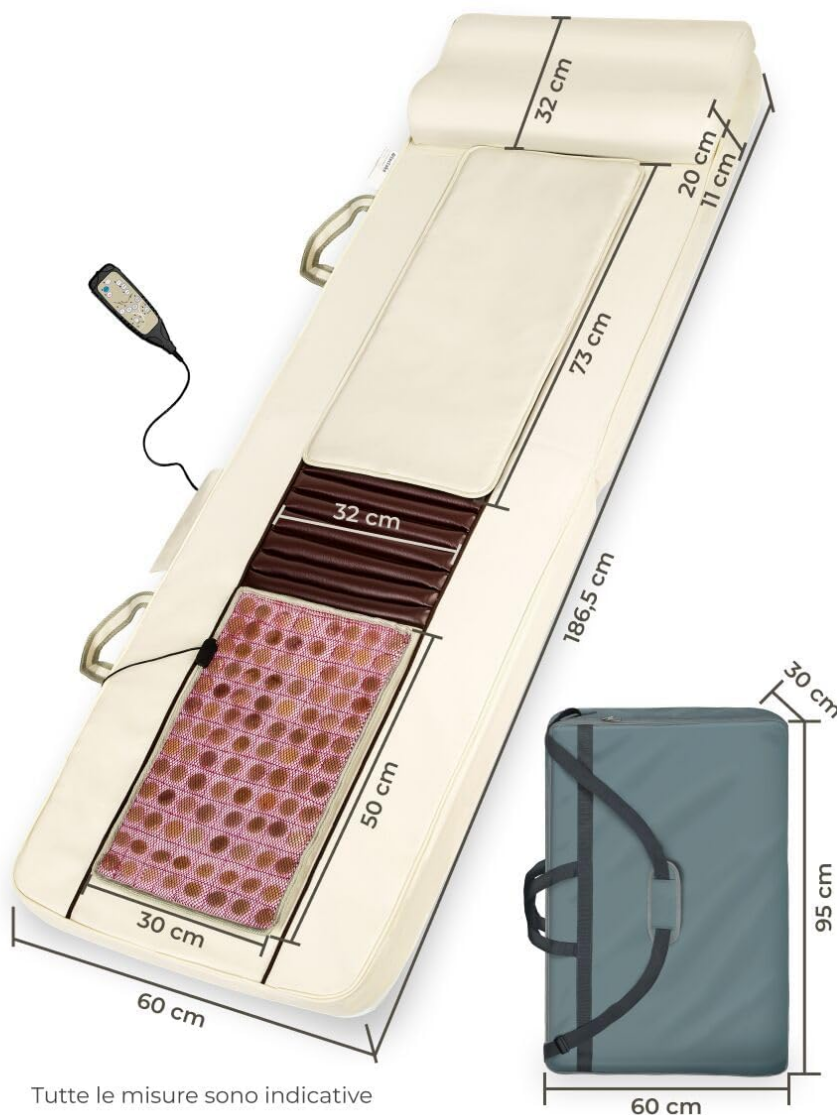

## CONTENUTO

Materasso per massaggi con telecomando con cavo

Alimentatore 230 V

Tappetino riscaldante giada

Rivestimento per schiena

Borsa trasporto

Istruzioni per l'utilizzo

Image: A visual representation of the massage mat's dimensions and a list of included components.

## 4. SETUP

1. **Unpack:** Carefully remove all components from the carrying case and packaging.
2. **Unfold the Mat:** Place the folded massage mat on a flat, stable surface such as a bed, sofa, or floor. Unfold the mat completely.
3. **Position the Headrest and Backrest:** Place the ergonomic headrest at the top of the mat. Position the separate backrest as desired for additional support.
4. **Connect the Jade Stone Heating Mat:** If using, connect the jade stone heating mat to its designated port on the main massage mat.
5. **Connect Power:** Plug the 230V power adapter into the designated port on the massage mat. Then, plug the power adapter into a standard 230V electrical outlet.
6. **Remote Control:** The wired remote control is permanently attached to the mat for easy access.