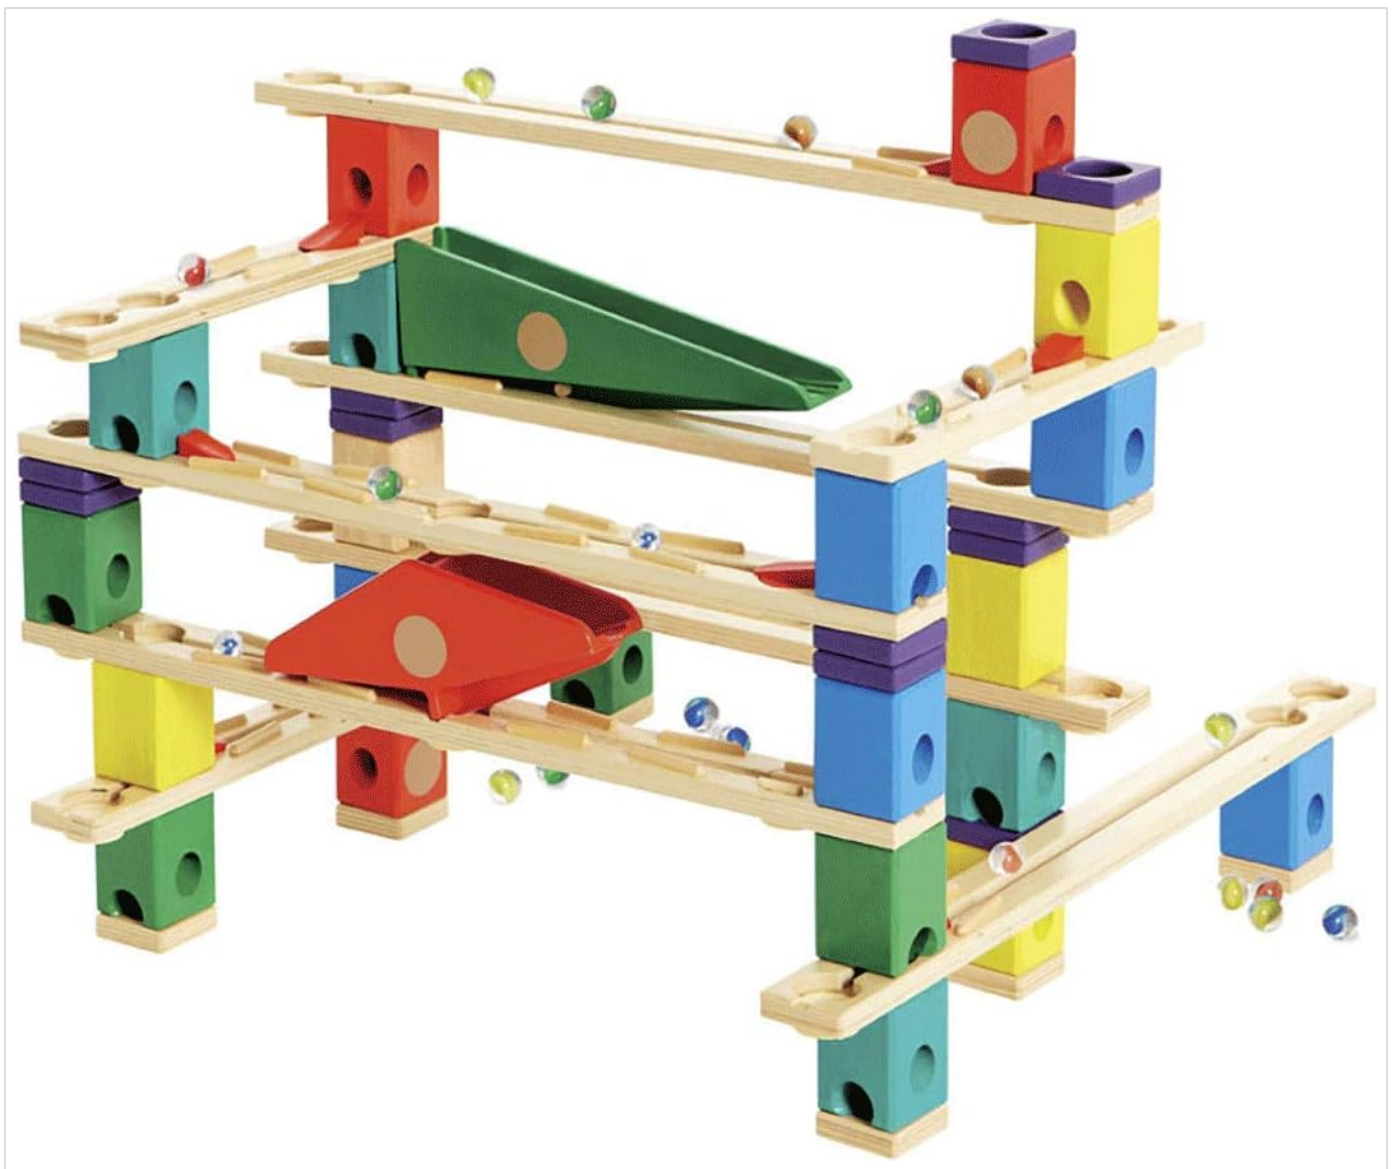

Model: E6009

1. INTRODUCTION

Welcome to the Hape Quadrilla Vertigo Marble Run Construction set. This 134-piece wooden marble run is designed to inspire creativity, problem-solving, and imaginative thinking in children aged 4 years and up. It features a modular design allowing for numerous configurations, including twisting funnels, a seesaw, and accelerators to create dynamic marble tracks. All Hape products are crafted from high-quality, sustainably sourced wood and finished with non-toxic, child-safe paints, ensuring durability and safety.

Image 1: An assembled Hape Quadrilla Vertigo Marble Run, showcasing its intricate wooden tracks and colorful blocks, with marbles actively running through the system.

2. WHAT'S IN THE BOX

Your Hape Quadrilla Vertigo set includes 134 pieces designed for versatile construction:

Image 2: All 134 components of the Hape Quadrilla Vertigo Marble Run laid out, including various wooden blocks, tracks, funnels, a seesaw, and marbles.

3. SETUP INSTRUCTIONS

The Quadrilla Marble Run is designed for intuitive assembly, encouraging experimentation and creativity. For optimal performance and stability, build your marble run on a hard, flat surface.

4. OPERATING INSTRUCTIONS

Once your Hape Quadrilla Vertigo Marble Run is assembled, operating it is simple and engaging:

- **Place Marbles:** Gently place marbles at the starting point of your track, typically the highest point.
- **Observe the Flow:** Watch as the marbles travel through the various pathways, blocks, funnels, and over the seesaw.
- **Experiment:** Encourage children to experiment with different marble drop points, observe how the marbles interact with the various features, and understand principles of gravity and motion.
- **Rebuild and Redesign:** The beauty of Quadrilla is its reusability. Take apart your creation and build a new design to explore endless possibilities and enhance spatial thinking and problem-solving skills.