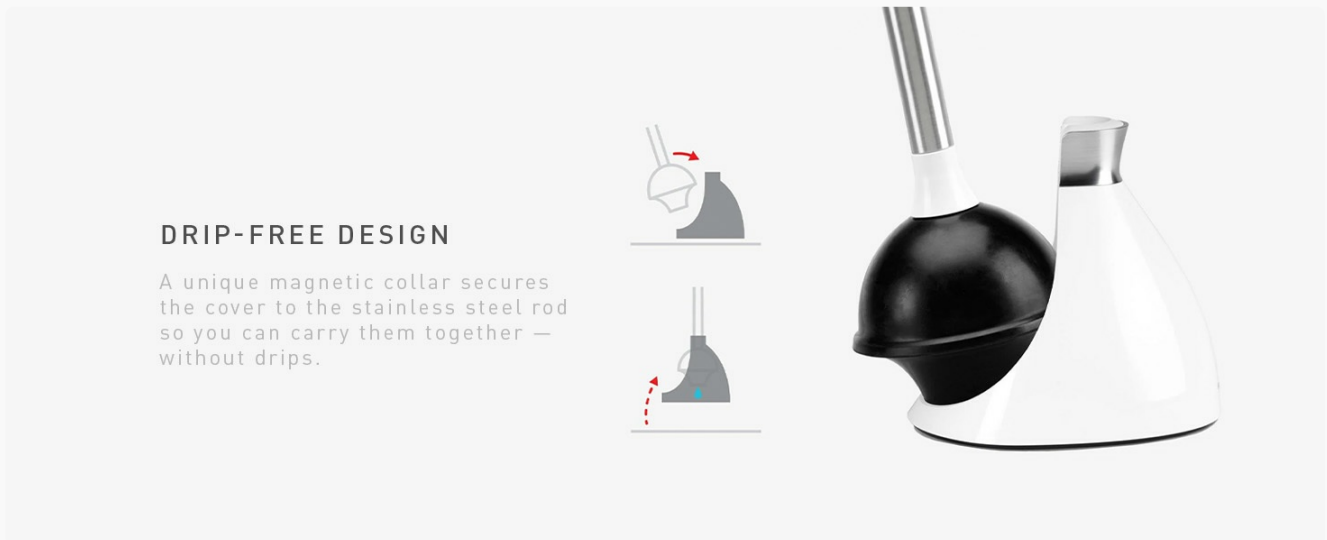

The simplehuman Toilet Plunger and Caddy is designed for efficient and hygienic toilet maintenance. It features a unique magnetic collar that secures the plunger to its caddy, preventing drips and ensuring discreet storage. The plunger's flange is specifically shaped for optimal performance with modern toilets.

Image 1.1: simplehuman Toilet Plunger and Caddy, ready for use or storage.

Key Features:

- **Drip-Free Design:** A magnetic collar secures the cover to the plunger's stainless-steel rod, allowing for transport without drips.
- **Efficient Plunging:** The plunger flange features a narrow profile, optimized for modern toilets.
- **Discreet Storage:** The dome-shaped caddy conceals the plunger when not in use, with a large opening for easy access.
- **Durable Construction:** Built with a high-quality stainless steel rod for longevity.

Image 2.1: The magnetic collar ensures a drip-free design by securing the plunger within its caddy.

3. OPERATING INSTRUCTIONS

Follow these steps for effective plunging:

1. Grasp the plunger handle and lift it from the caddy. The magnetic collar will release the plunger smoothly.
2. Position the plunger head over the toilet drain, ensuring a complete seal around the opening. The narrow flange is designed to fit modern toilet bowls effectively.
3. Push down firmly and pull up quickly several times to create suction and dislodge the clog.
4. Once the clog is cleared and water drains normally, rinse the plunger head in the toilet bowl.
5. Return the plunger to its caddy. The magnetic collar will re-engage, holding the plunger securely and preventing drips.