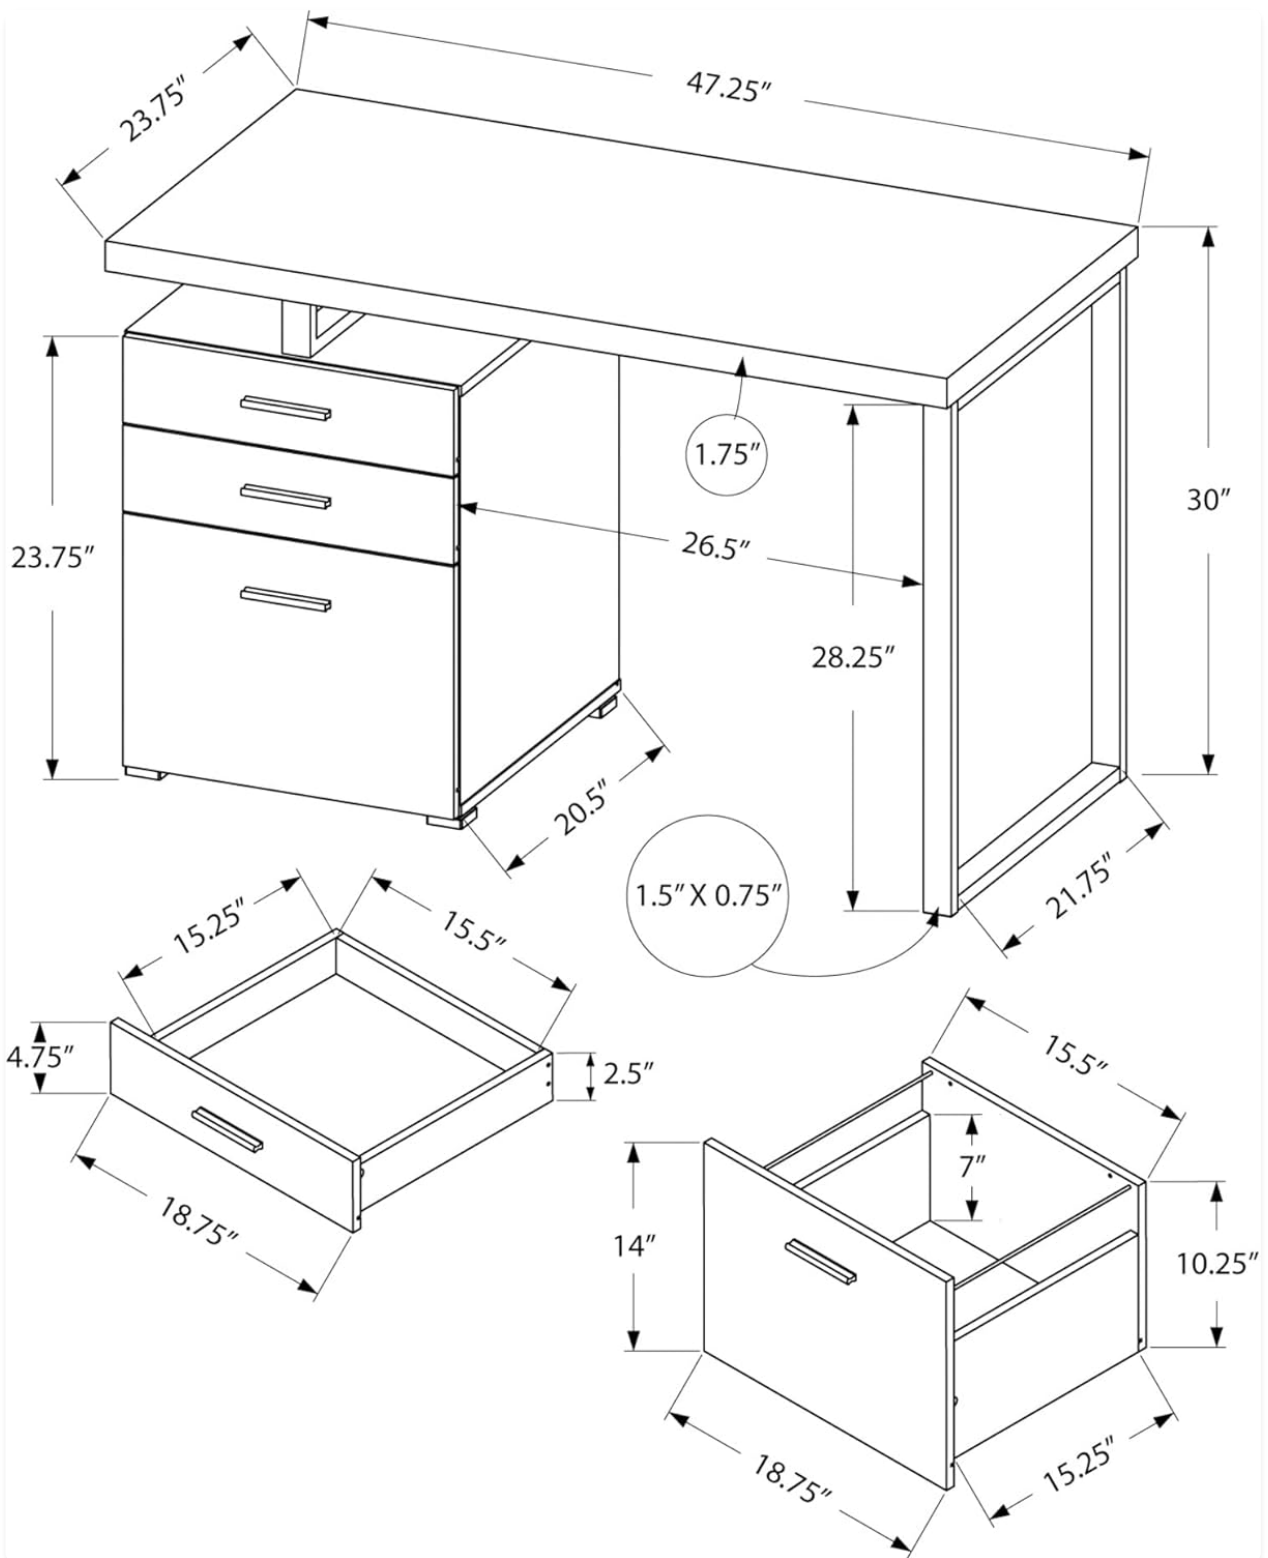

### Product Overview

---

The Monarch Specialties Hollow-Core Desk, Model I 7027, is a versatile and stylish addition to any home office. This 48-inch long desk features a durable hollow-core construction and a sleek white finish with silver accents. It includes a mobile filing cabinet that can be positioned on either the left or right side, offering flexible setup options to suit your space and needs. The desk provides ample surface area for your computer, accessories, and other work essentials, while the integrated drawers help keep your workspace organized.

- **Required Assembly:** Yes
- **Recommended Number of People for Assembly:** 2
- **Includes All Assembly Tools:** Yes

Your browser does not support the video tag.

Video: Monarch Specialties Computer Desk File Cabinet Set Up. This video demonstrates the assembly process for the desk and its file cabinet, highlighting the flexibility of left or right side placement.

Image: Detailed dimensions of the Monarch Specialties Hollow-Core Desk. This diagram provides precise measurements for the desk and its components, including the drawers and overall length, width, and height.

- **Reversible Configuration:** The desk can be assembled with the drawer pedestal on either the left or right side to best fit your room layout.
- **Drawer Functionality:** The desk includes two medium-sized drawers and one file drawer. The file