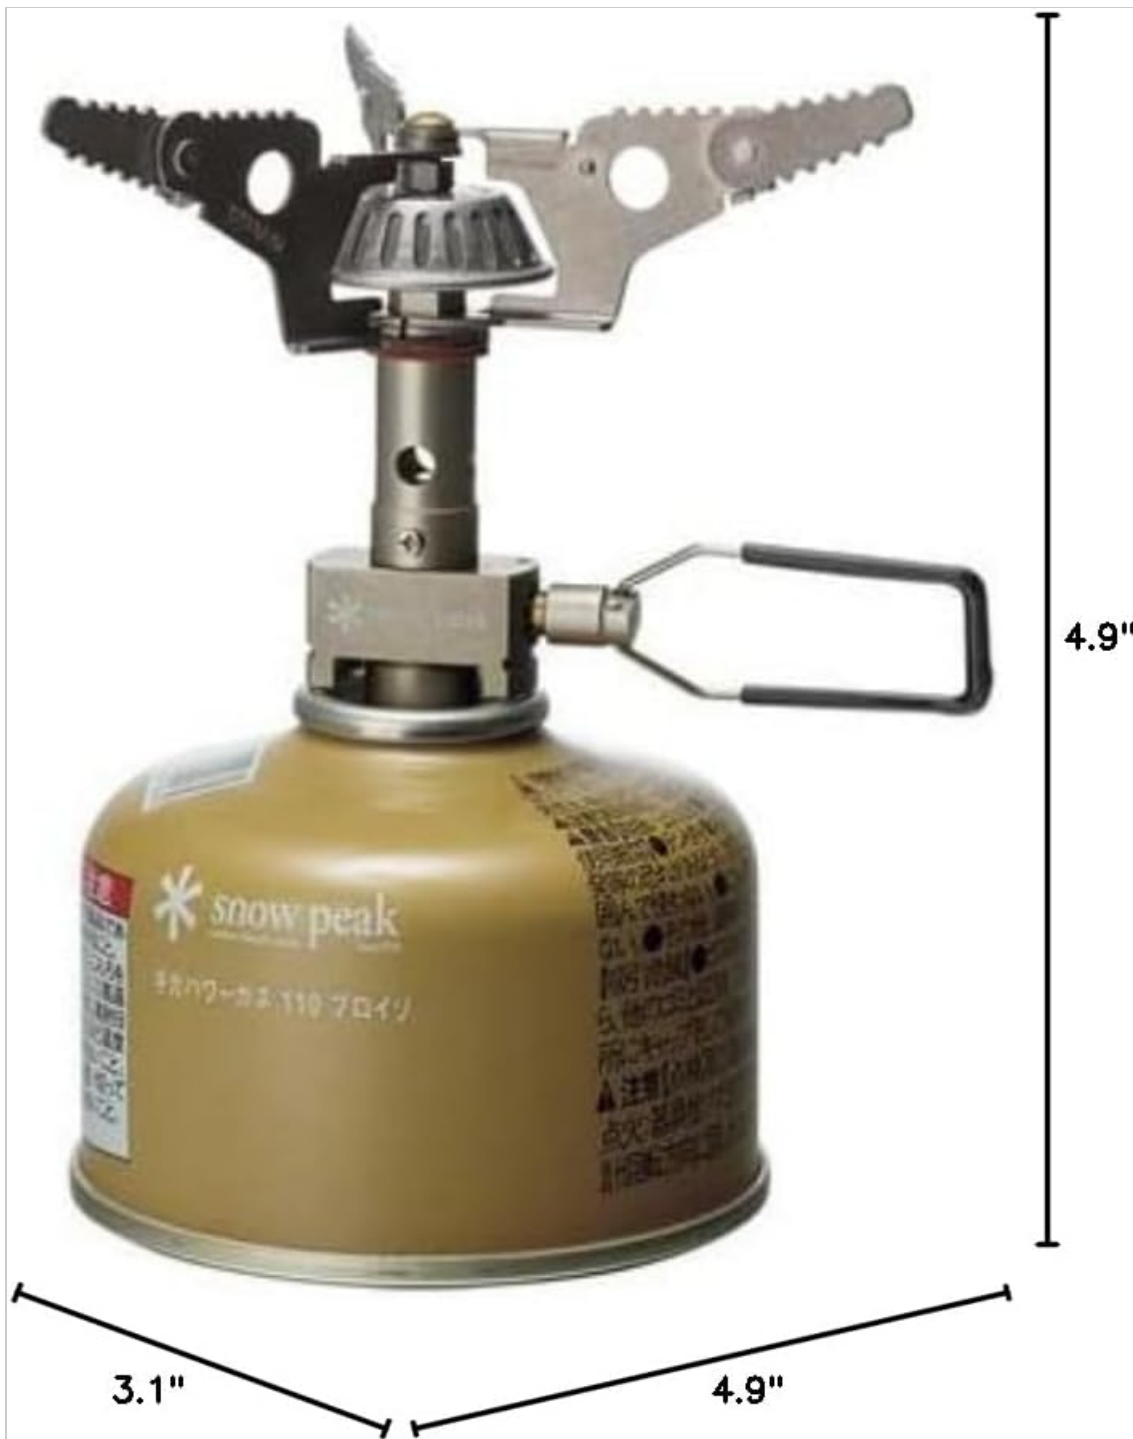

## SPECIFICATIONS

Feature	Detail
Brand	Snow Peak
Model Number	GST-120R
Fuel Type	Isobutane
Material	Titanium
Product Dimensions (Folded)	3"L x 2.7"W x 1.3"H (approximate, based on feature bullets)
Product Dimensions (Unfolded)	4.9"L x 4.9"W x 3.1"H (from specifications)
Item Weight	0.12 Pounds (approx. 2 ounces)
Maximum Energy Output	11200 BTU per Hour
Included Components	Stove, Carry Bag