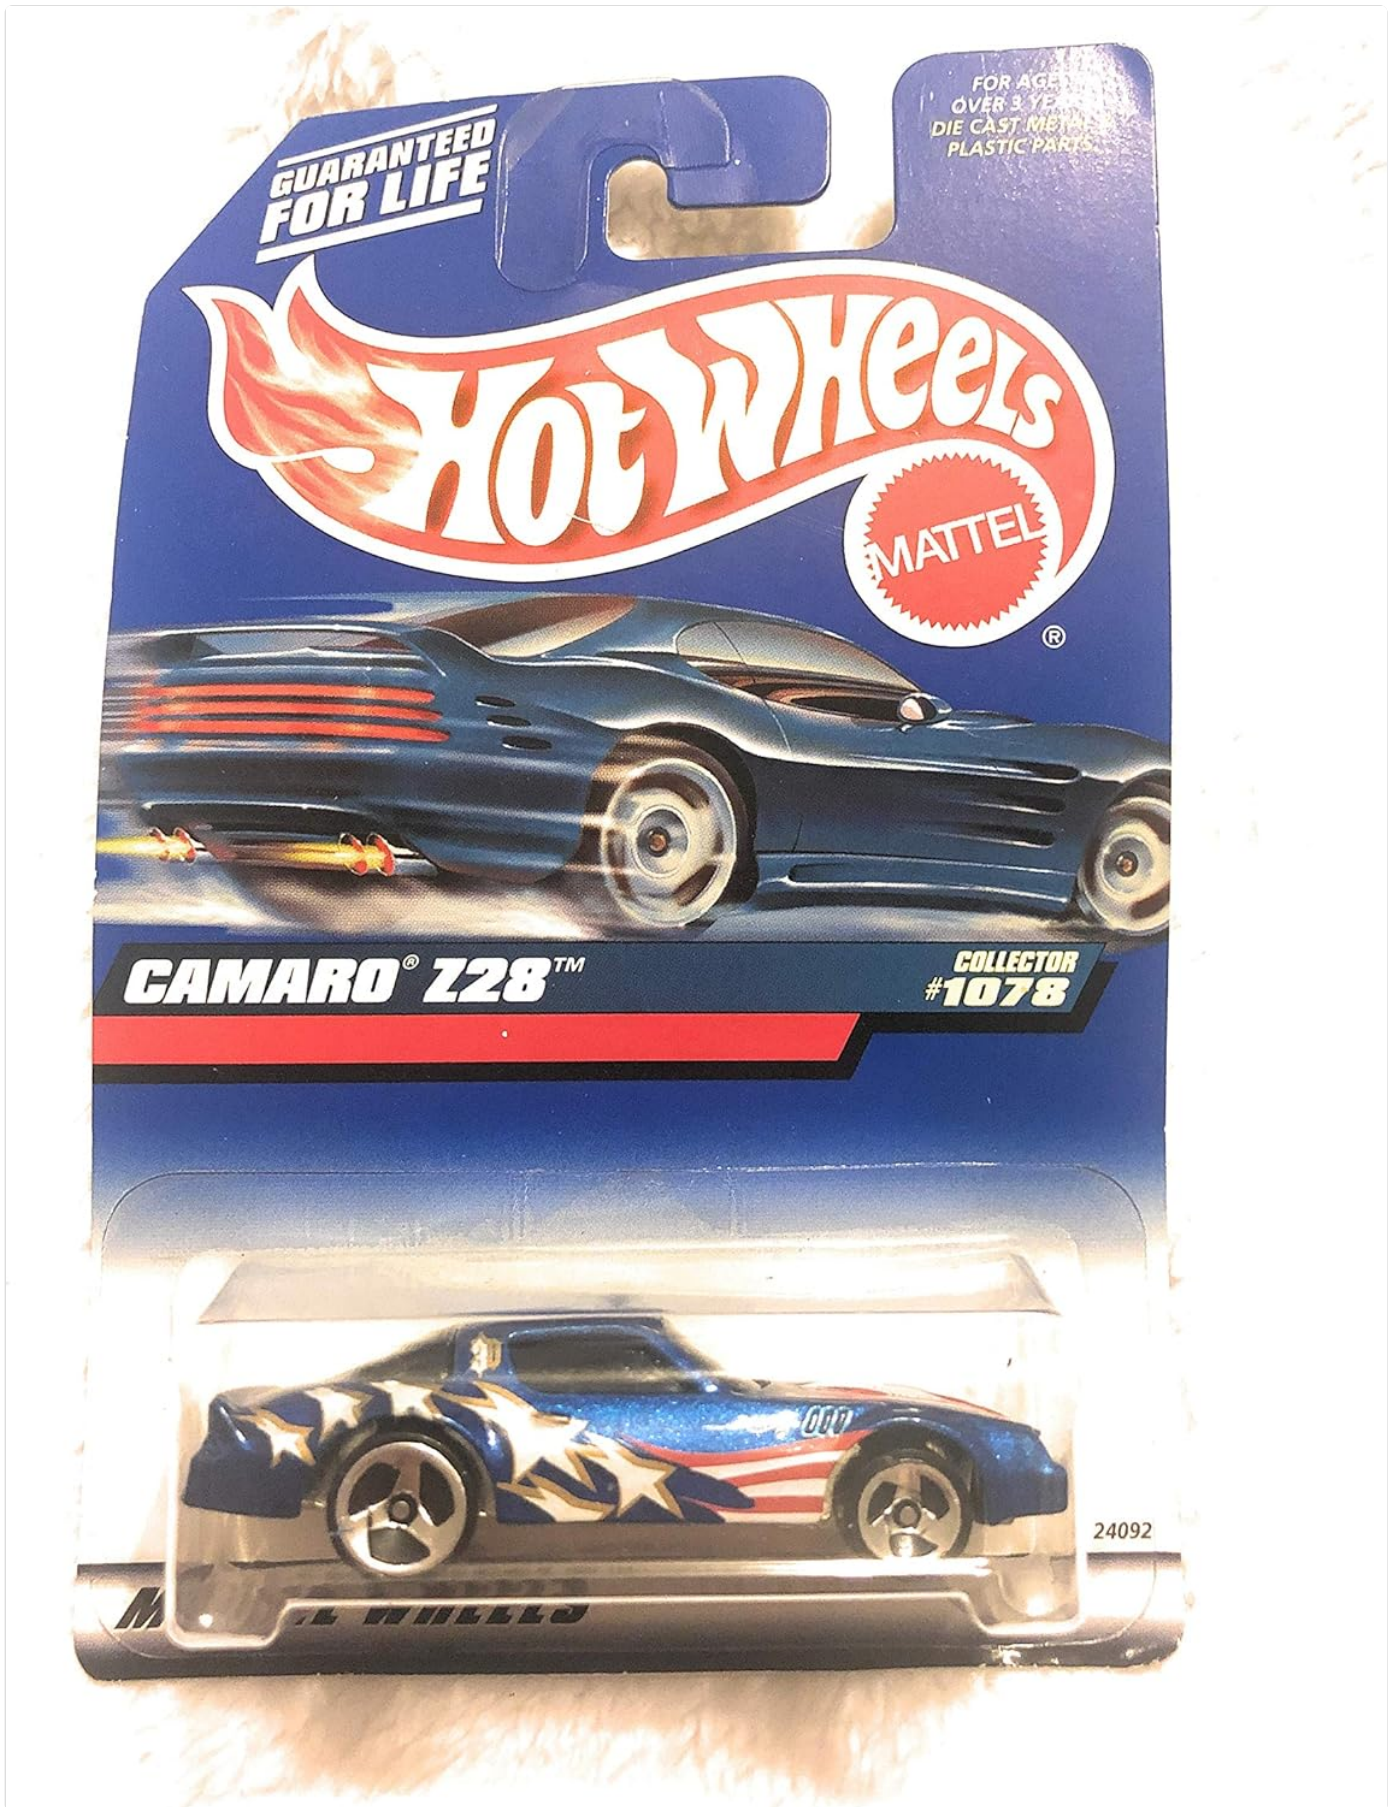

[Manuals.plus](#) /

> [Hot Wheels](#) /

> Hot Wheels Camaro Z28 #1078 User Manual

Hot Wheels Camaro Z28 #1078

Hot Wheels 1:64 Scale Camaro Z28 #1078 User Manual

Your guide to the Hot Wheels Camaro Z28 #1078 die-cast vehicle.

PRODUCT OVERVIEW

The Hot Wheels Camaro Z28 #1078 is a 1:64 scale replica of the iconic Camaro Z28. This die-cast model features a striking Metalflake Blue body color with red, white, and gold striping and graphics, making it a unique addition to any collection or a fun toy for play. It is part of the Collector #1078 series.

Image: Front view of the Hot Wheels Camaro Z28 #1078 in its original blister packaging. The packaging displays the Hot Wheels logo, the car's model name "CAMARO Z28™", and "COLLECTOR #1078". The car itself is visible through the clear plastic, showcasing its blue color and graphics.

SPECIFICATIONS

Attribute	Detail
Model Name	Camaro Z28
Collector Number	#1078
Scale	1:64
Body Color	Metalflake Blue with red, white & gold striping/graphics
Product Dimensions	5.91 x 4.02 x 1.1 inches (packaging dimensions)
Item Weight	1.6 ounces
Manufacturer Recommended Age	3 years and up
Manufacturer	Mattel
ASIN	B006SA1212
UPC	074299098901