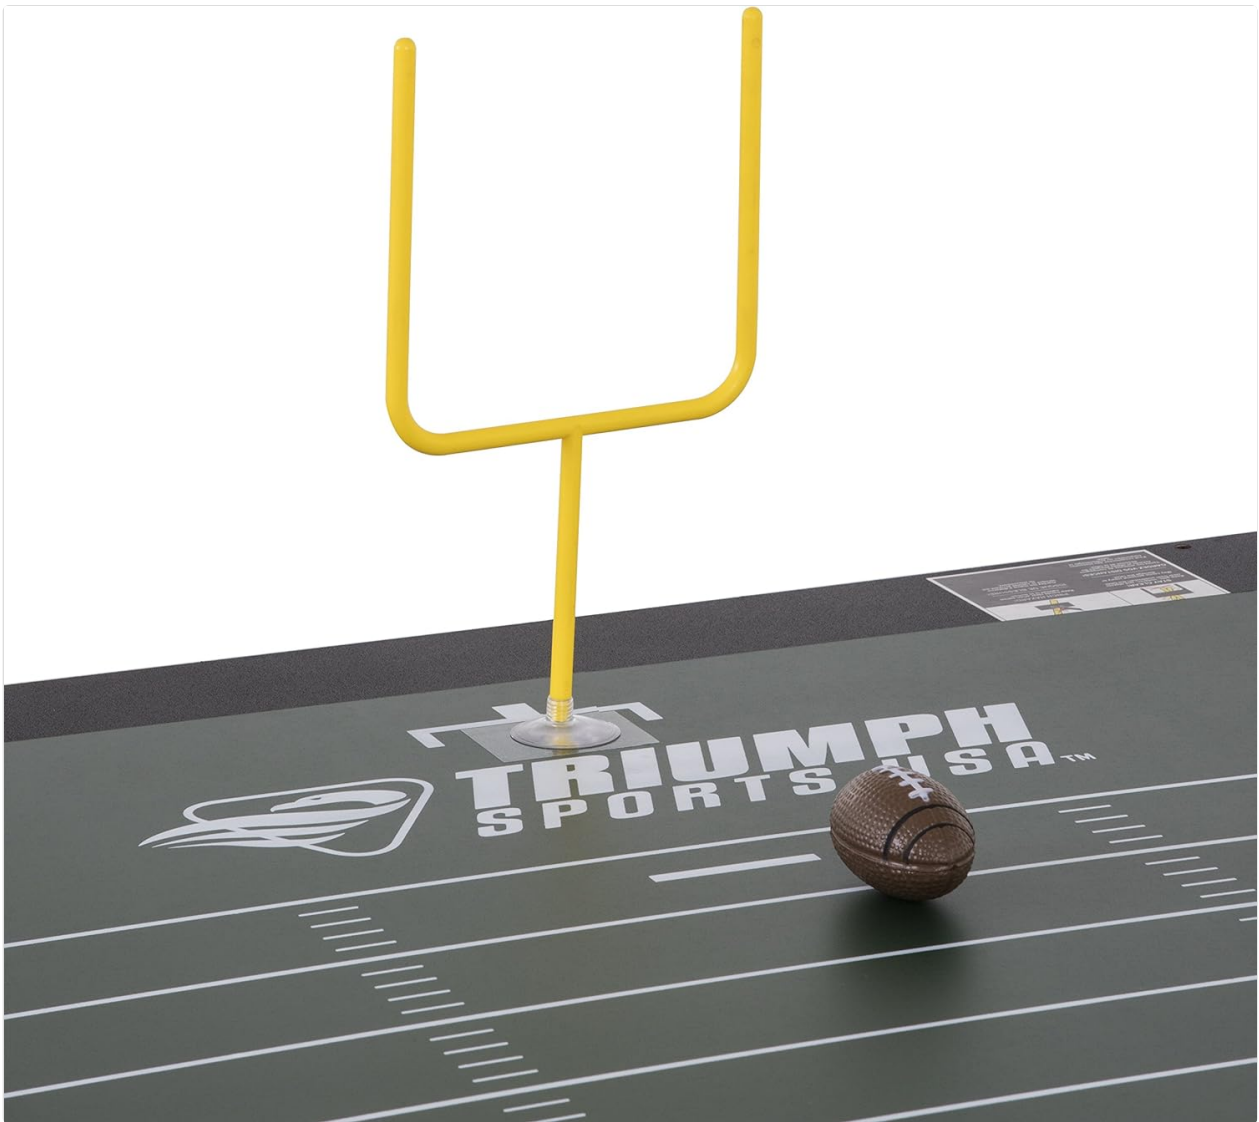

#### 6.4. Table Tennis

For table tennis, place the two-sided conversion top board onto the billiards surface with the table tennis side facing up. Attach the net and post set. Use the provided table tennis paddles and balls.

### **6.5. Launch Football**

To play launch football, place the two-sided conversion top board onto the billiards surface with the football field side facing up. Position the two field goals and use the mini football for play.

Figure 9: The table configured for launch football.

Figure 10: Mini football and field goal accessories.