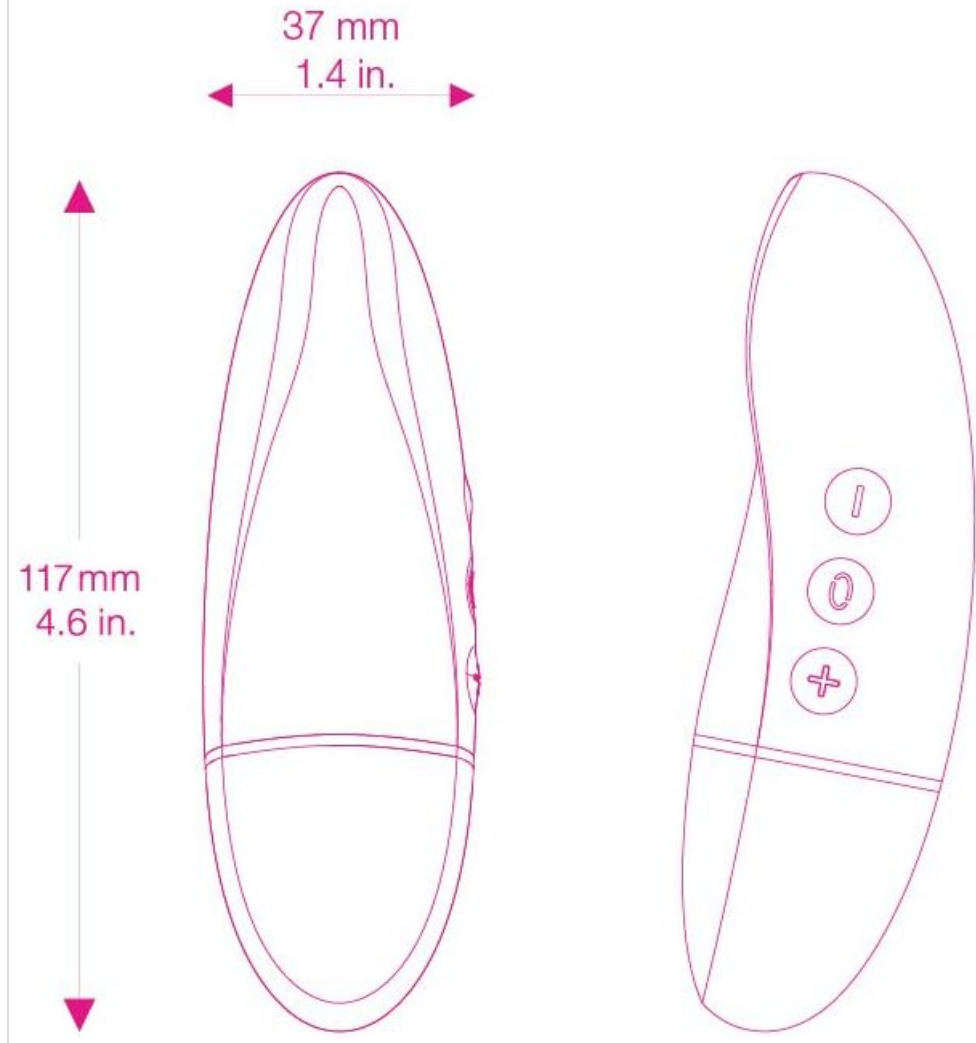

If troubleshooting steps do not resolve the issue, please contact INTIMINA customer support.

SPECIFICATIONS

Dimensions

Image: Diagram illustrating the dimensions of the INTIMINA Kiri massager.

Feature	Detail
Model Number	E30694
Material	Body-safe Silicone
Dimensions (L x W x H)	4.6 x 1.25 x 1 inches (117 x 37 x 25 mm)
Weight	3.14 ounces (89 grams)
Battery Type	2 x AAA (not included)
Vibration Modes	6 rhythmic patterns
Vibration Speeds	8 intensity levels
Water Resistance	Waterproof
Manufacturer	Intimina By LELO