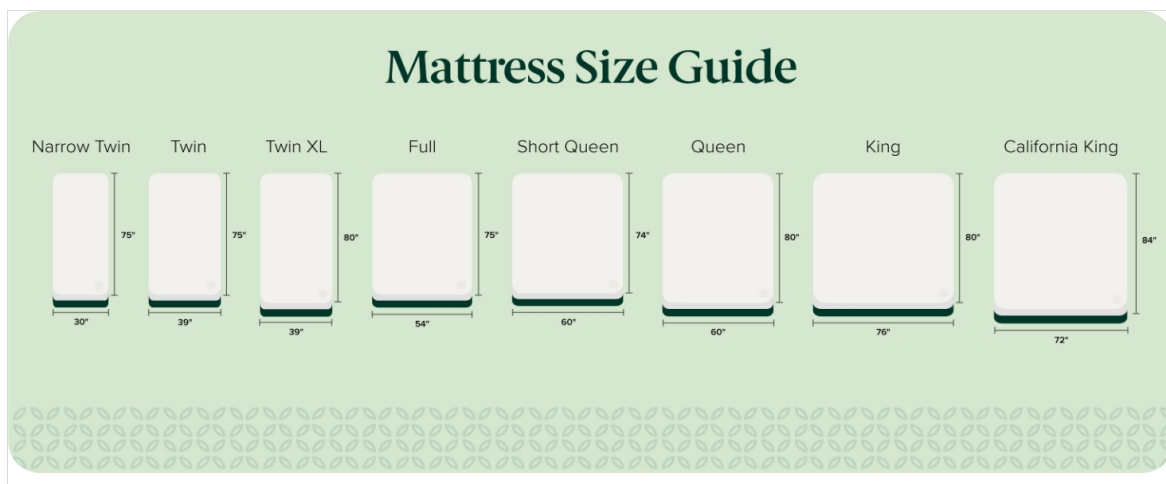

SPECIFICATIONS

Feature	Detail
Brand	Zinus
Model Name	Memory Foam Mattress
Model Number	M-FMS-600Q
Size	Queen
Product Dimensions	80"L x 60"W x 6"Th
Item Weight	30.3 Pounds
Item Firmness Description	Plush
Top Style	Smooth Top
Cover Material	Polyester
Number of Layers	3 (Memory Foam, Comfort Foam, Base Foam)
Fill Material	Memory Foam
Weight Limit	500 Pounds
Additional Features	Breathable, Pressure Relief, Green Tea Infusion
Construction Type	Foam Construction
Product Care Instructions	Spot Clean Only
UPC	841550047011

Image: Zinus Mattress Size Guide. This image displays various mattress sizes, including Queen, with their respective dimensions.

WARRANTY AND SUPPORT

Your Zinus Sleep Master Memory Foam Mattress comes with a **10-year worry-free limited warranty**. For detailed information regarding warranty coverage, claims, or product support, please refer to the documentation included with your purchase or visit the official Zinus website.