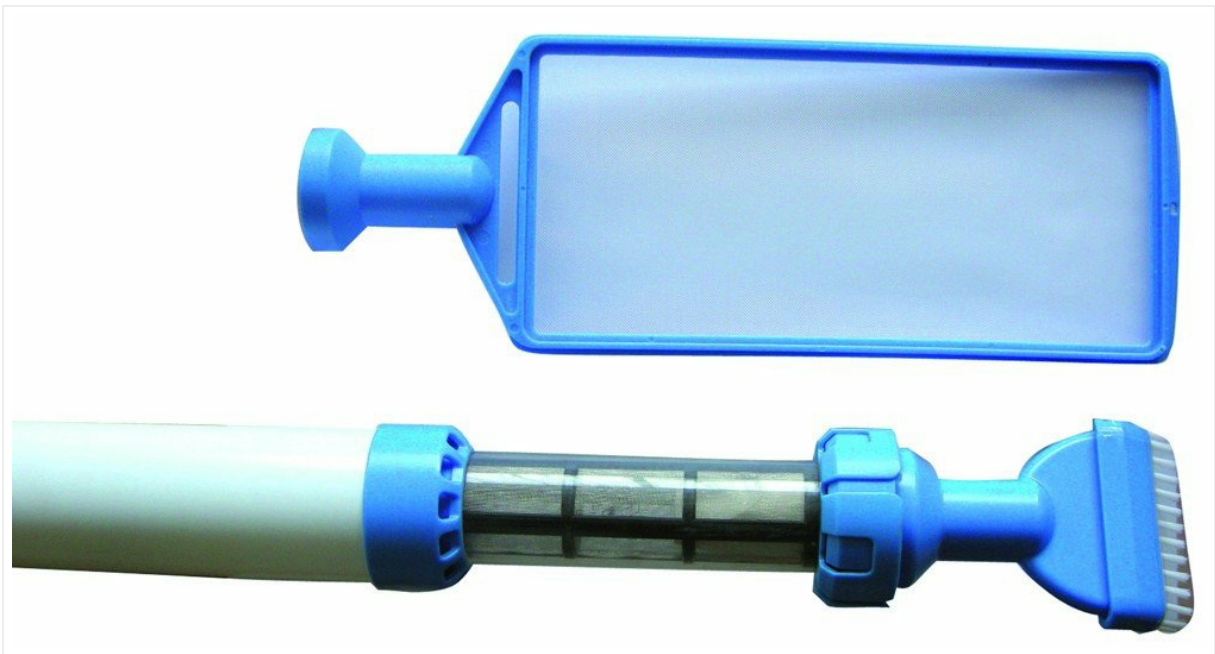

[Manuals.plus](#) /

> [Kokido](#) /

> Kokido K738CBX Handheld Manual Vacuum User Manual

Kokido K738CBX

Kokido K738CBX Handheld Manual Vacuum User Manual

Model: K738CBX

1. INTRODUCTION

Thank you for choosing the Kokido K738CBX Handheld Manual Vacuum. This device is designed for efficient and convenient cleaning of sand, gravel, and other small debris from swimming pools and hot tubs. This manual provides essential information for the safe and effective operation, maintenance, and troubleshooting of your vacuum.

2. PACKAGE CONTENTS

Verify that all components are present in the package:

- Kokido K738CBX Manual Vacuum Unit
- Attachable Leaf Skimmer
- Wall Mounting Bracket
- User Manual

Image of the Kokido K738CBX Handheld Manual Vacuum. It shows the main vacuum unit with its transparent debris collection chamber and the pump handle. The attachable leaf skimmer is also visible.

3. SETUP

The Kokido K738CBX requires no complex assembly or electrical connections.

1. Unpack all components from the packaging.
2. If desired, attach the leaf skimmer to the vacuum unit. This accessory is used for collecting floating debris from the water surface.
3. The included wall mounting bracket can be installed in a convenient location for storage. (Mounting hardware and specific instructions for bracket installation are not provided with the vacuum unit.)