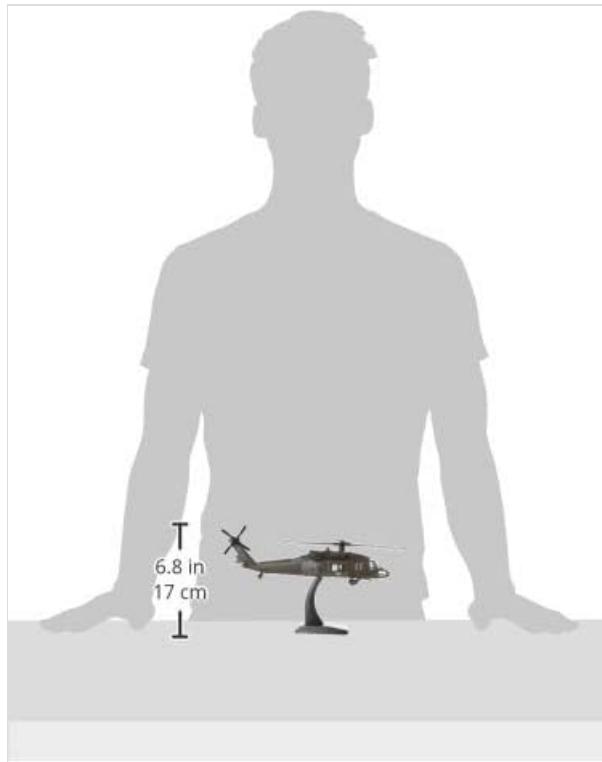

Feature	Detail
Manufacturer	New Ray

Figure 7.1: Size comparison of the UH-60 Black Hawk model.

8. WARRANTY AND SUPPORT

Specific warranty information for the NewRay Sky Pilot UH-60 Black Hawk Diecast Helicopter Replica is not provided in this manual. For any product support, warranty inquiries, or assistance with your model, please contact the manufacturer, NewRay, directly through their official customer service channels.