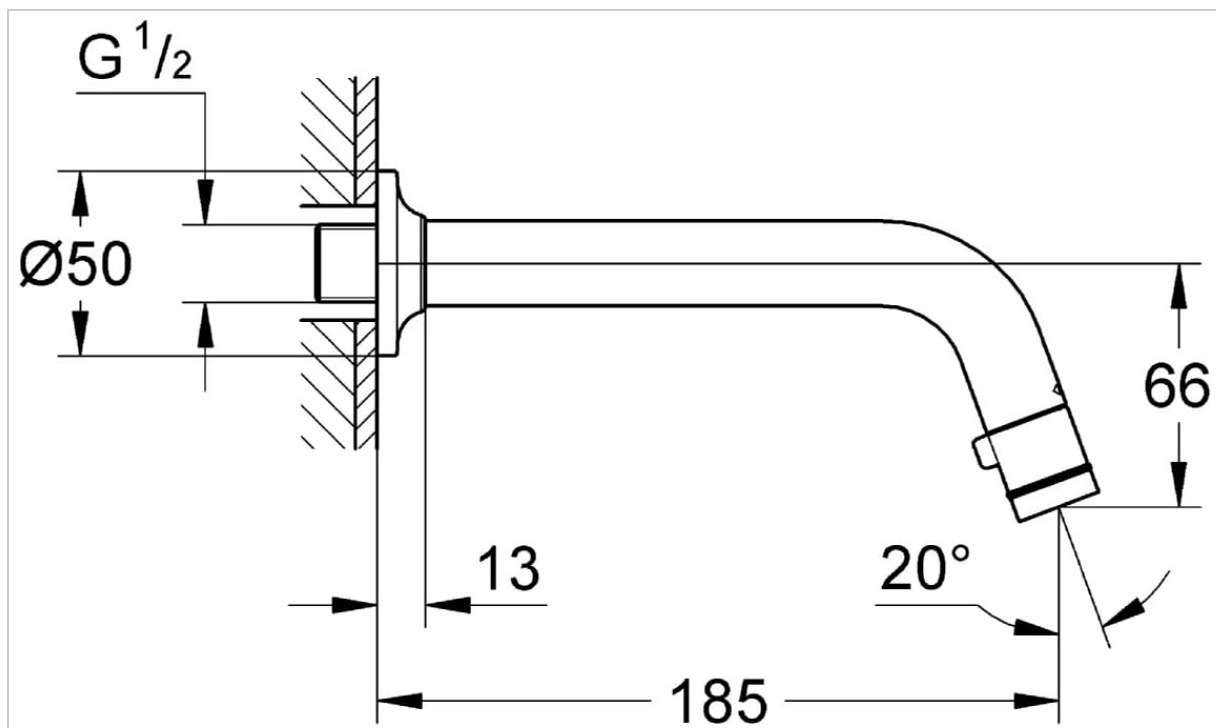

The GROHE Toilet Faucet 20203000 is designed for wall mounting with a single hole installation. Follow these general steps for installation:

1. **Prepare the Installation Area:** Ensure the wall surface is clean, dry, and structurally sound. Turn off the main water supply.
2. **Mount the Faucet Body:** Secure the faucet body to the wall according to the technical specifications. Ensure proper alignment and a watertight seal.
3. **Connect Water Lines:** Connect the 1/2" water supply lines to the faucet. Use appropriate sealing materials (e.g., PTFE tape) to prevent leaks.
4. **Test for Leaks:** Slowly turn on the main water supply and check all connections for any signs of leakage. Tighten connections as necessary.
5. **Final Adjustments:** Ensure the faucet is firmly mounted and operates smoothly.

Image 4.1: Technical drawing illustrating the dimensions and wall mounting details of the GROHE 20203000 faucet. Key dimensions include a G 1/2 connection, a 50mm diameter, a 13mm wall clearance, a 185mm spout reach, and a 20-degree spout angle.

5. OPERATING INSTRUCTIONS

The GROHE Wall-Mounted Toilet Faucet 20203000 features a single lever handle for easy operation and precise control of water flow.

- **Water Flow Control:** The central lever handle controls the water flow. Move the handle to the desired position to start or stop the water.
- **Special Features:** This faucet includes a pneumatic trigger and an aerator with a start/stop function, enhancing water efficiency and user convenience.