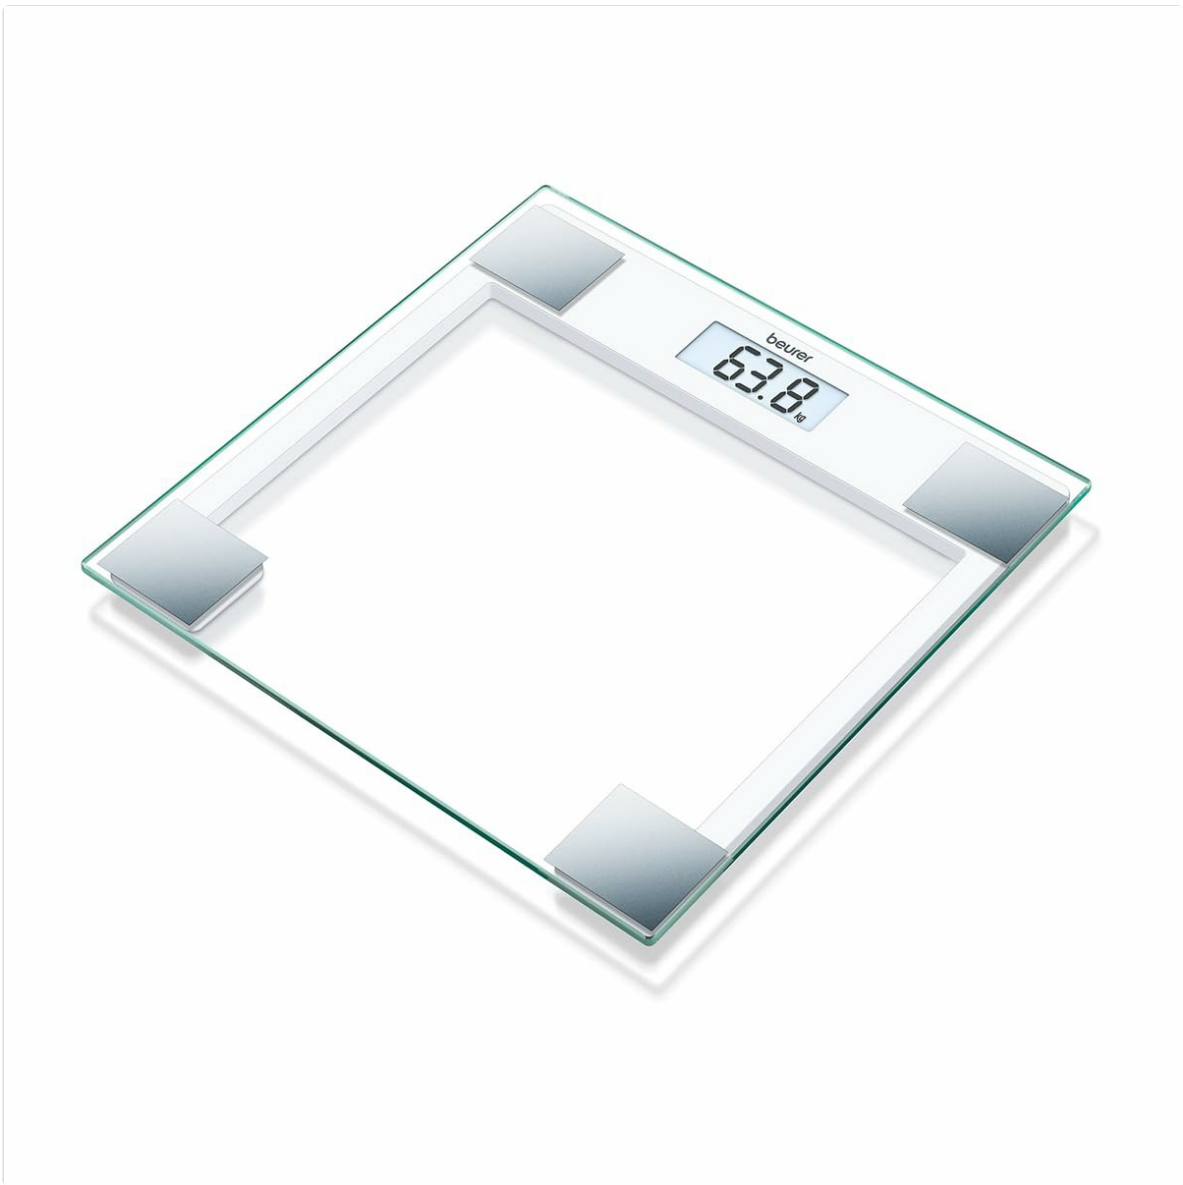

Image: Top view of the Beurer GS 14 scale, displaying a digital weight reading. This image illustrates the overall appearance of the scale.

2. **Placement:** Place the scale on a hard, flat, and stable surface. Avoid carpets or soft flooring, as this can affect measurement accuracy.

Image: A person's bare feet are shown standing on the Beurer GS 14 scale, which is placed on a tiled bathroom floor. This demonstrates proper usage and placement.

4. Operating Instructions

1. **Activating the Scale:** The Beurer GS 14 scale uses a vibration sensor for activation. Gently tap the center of the scale with your foot or step onto it. The display will show "0.0" or "0.00".

Image: A close-up view of the digital display on the Beurer GS 14 scale, clearly showing a weight reading. This highlights the large, easy-to-read digits.

2. **Taking a Measurement:** Once "0.0" or "0.00" is displayed, step onto the scale barefoot and stand still. Your weight will be displayed within a few seconds.
3. **Automatic Shut-off:** The scale will automatically turn off after approximately 10 seconds of inactivity to conserve battery life.

5. Unit Conversion

The Beurer GS 14 scale can display weight in kilograms (kg), pounds (lb), or stones (st). To change the unit:

- Locate the unit conversion button on the underside of the scale, usually near the battery compartment.
- Press the button to cycle through the available units (kg, lb, st). The selected unit will be shown on the display.