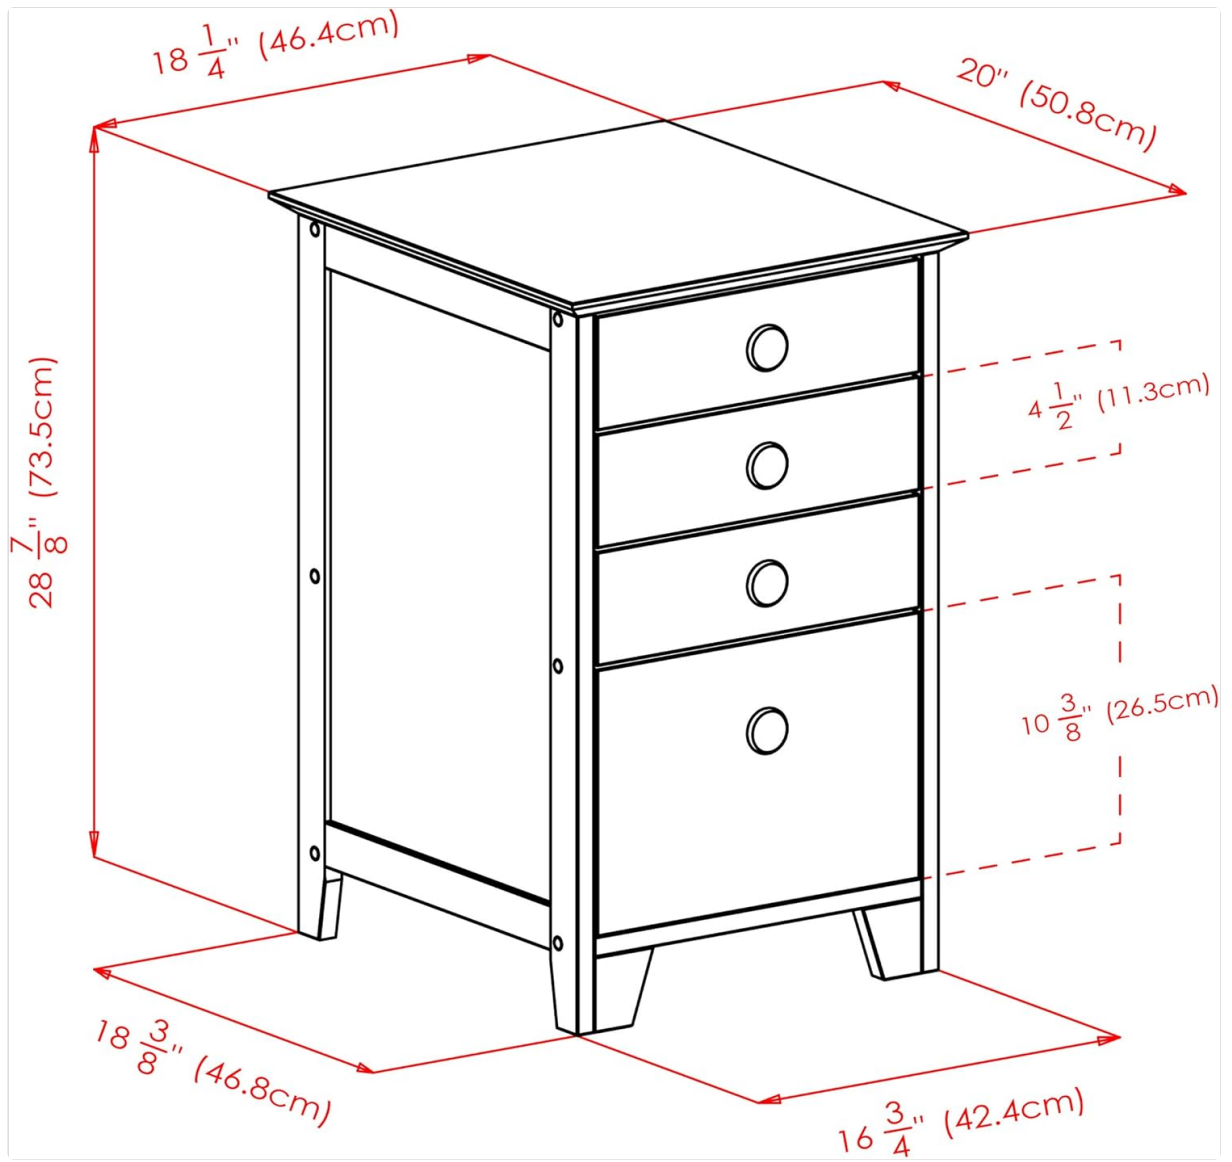

## OPERATION

---

The file cabinet is designed for efficient organization of office supplies and documents.

- **Shallow Drawers:** The top three drawers are suitable for storing smaller office supplies such as pens, paper, staplers, and other accessories.
- **File Drawer:** The bottom drawer is a large hanging file drawer, compatible with standard letter-sized hanging file folders for document storage.

Image: The top three drawers of the cabinet shown partially open, illustrating their capacity for supplies.

Image: The bottom drawer of the cabinet open, demonstrating its function as a hanging file storage unit.

## PRODUCT SPECIFICATIONS

---

Feature	Detail
Brand	Winsome
Model Number	99428
Color	Honey
Material	Solid Beechwood
Overall Dimensions (W x D x H)	20 x 18.75 x 29 inches (50.8 x 47.6 x 73.7 cm)
Number of Drawers	4 (3 shallow, 1 file)
Item Weight	47.5 Pounds (21.5 kg)
Assembly Required	Yes
Product Care	Wipe with Damp Cloth

Image: Dimensional diagram of the file cabinet, including width, depth, and height measurements.

Image: Weight capacity guidelines for the cabinet's top surface and individual drawers.