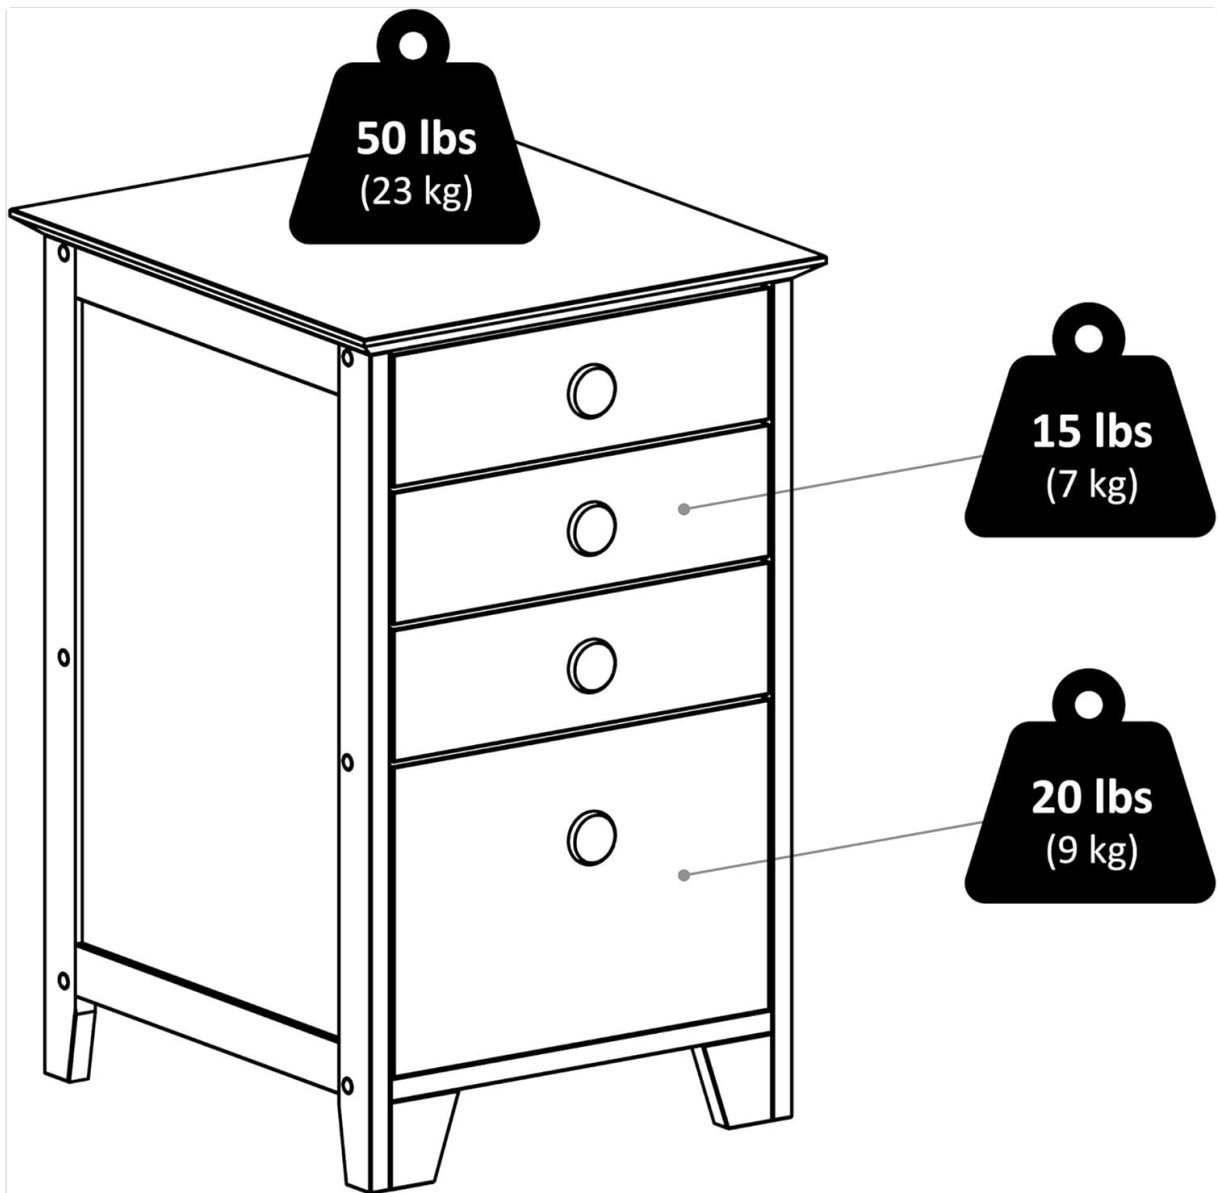

## OPERATION

---

The file cabinet is designed for efficient organization of office supplies and documents.

- **Shallow Drawers:** The top three drawers are suitable for storing smaller office supplies such as pens, paper, staplers, and other accessories.
- **File Drawer:** The bottom drawer is a large hanging file drawer, compatible with standard letter-sized hanging file folders for document storage.

Image: The top three drawers of the cabinet shown partially open, illustrating their capacity for supplies.

Image: The bottom drawer of the cabinet open, demonstrating its function as a hanging file storage unit.

## PRODUCT SPECIFICATIONS

---

Feature	Detail
Brand	Winsome
Model Number	99428
Color	Honey
Material	Solid Beechwood
Overall Dimensions (W x D x H)	20 x 18.75 x 29 inches (50.8 x 47.6 x 73.7 cm)
Number of Drawers	4 (3 shallow, 1 file)
Item Weight	47.5 Pounds (21.5 kg)
Assembly Required	Yes
Product Care	Wipe with Damp Cloth

Image: Dimensional diagram of the file cabinet, including width, depth, and height measurements.

Image: Weight capacity guidelines for the cabinet's top surface and individual drawers.