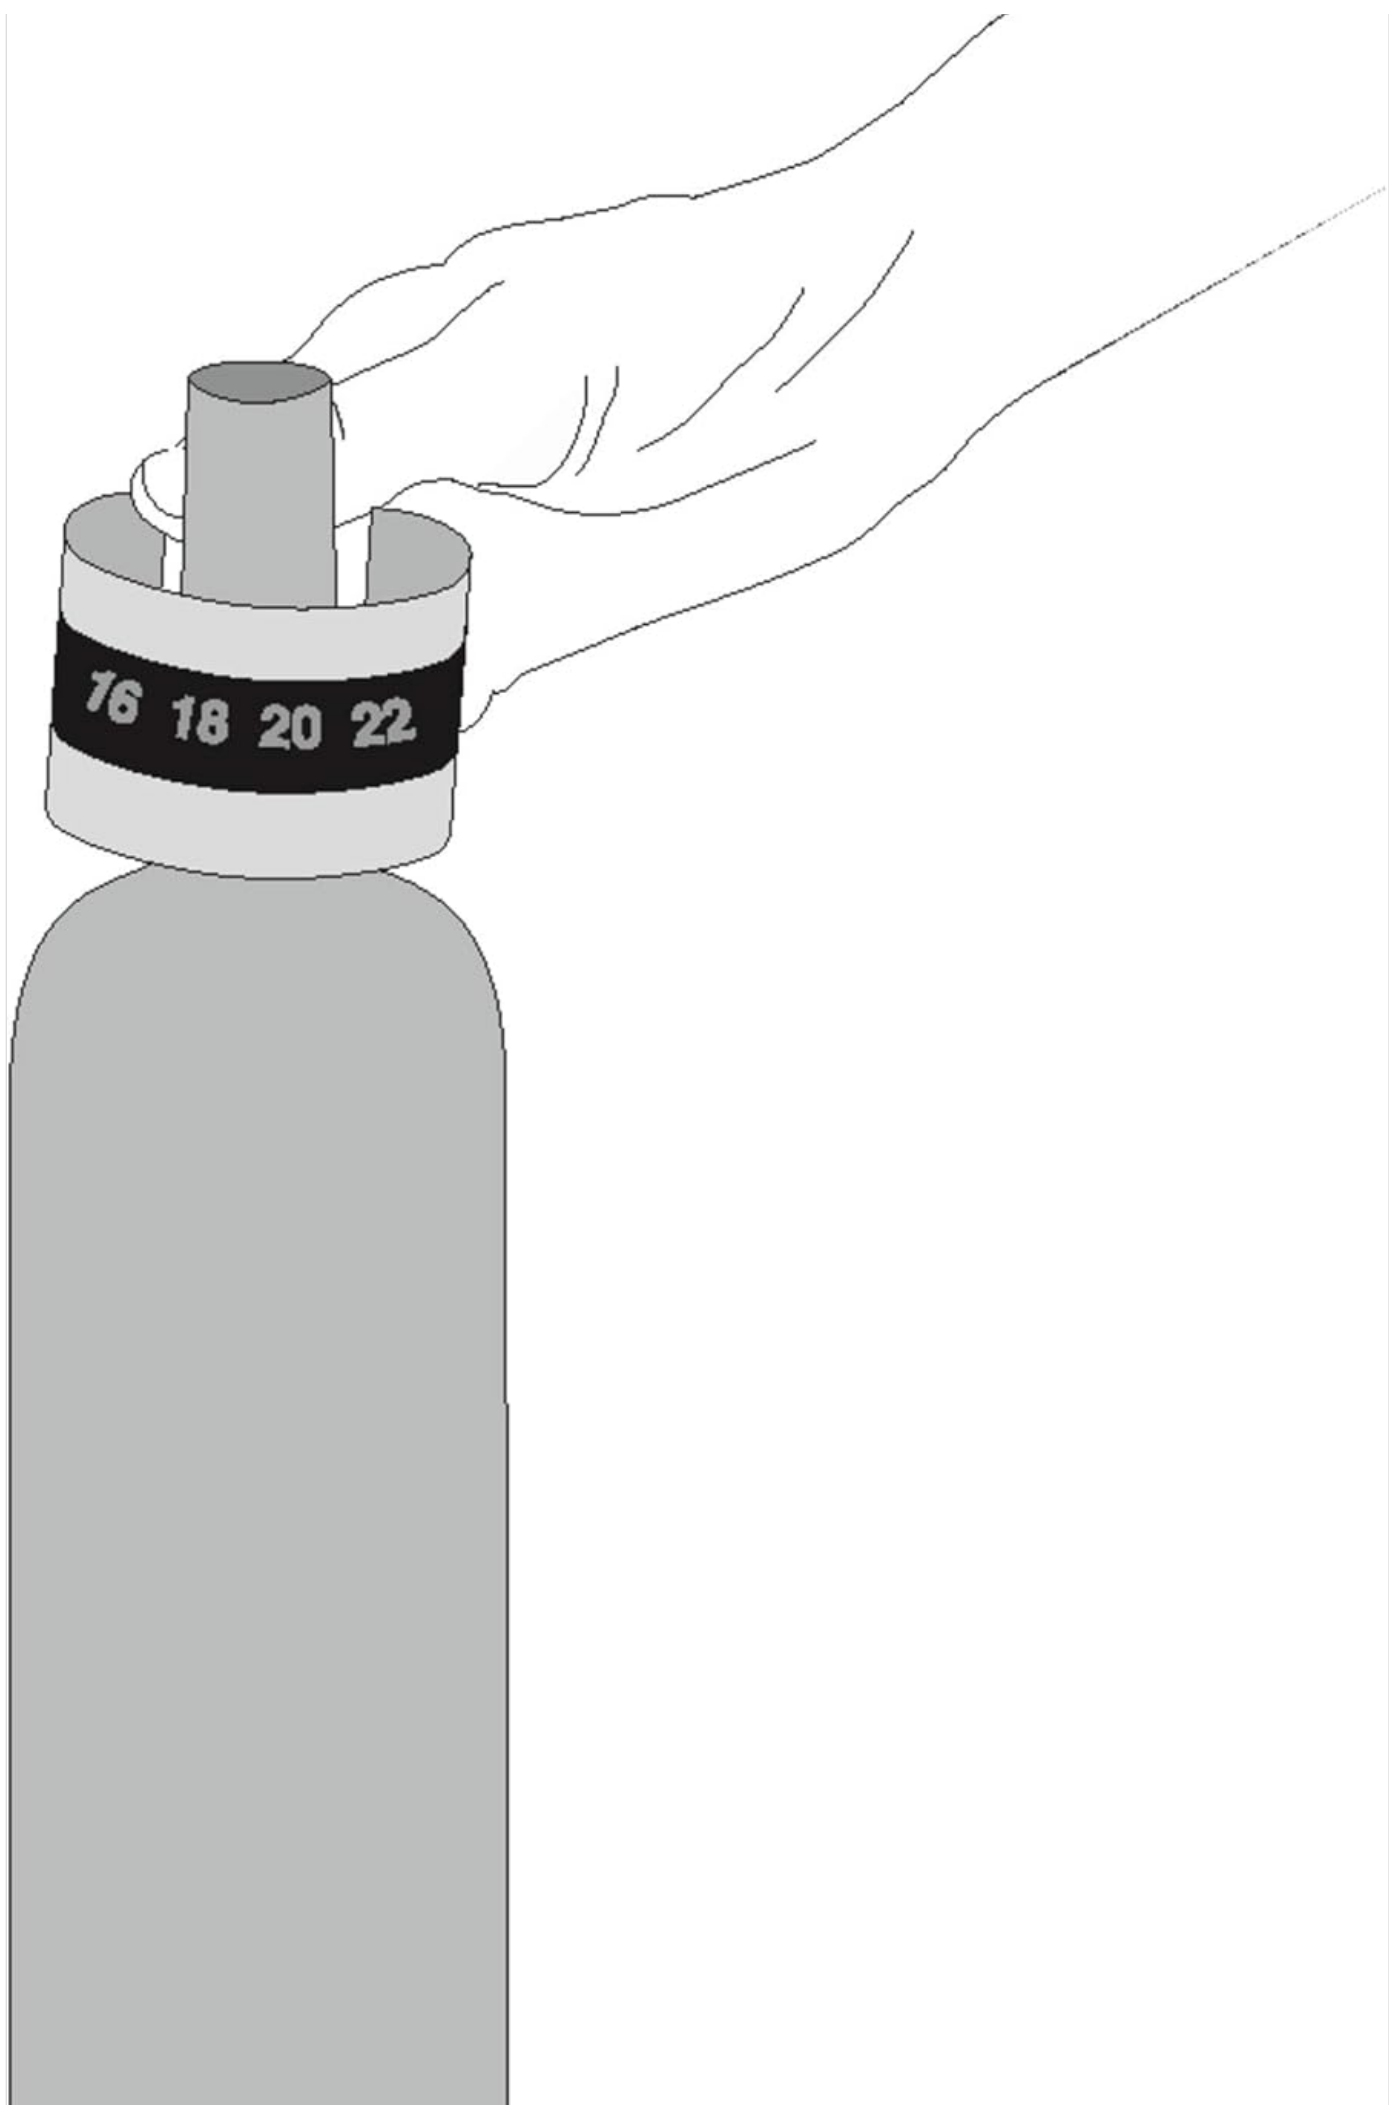

Image: The WMF Clever & More Wine Bottle Thermometer attached to a red wine bottle, with a wine glass and cheese in the background.

Key Features:

- **Wine Collar Thermometer:** Designed to clip securely around a wine bottle.
- **Quick Temperature Display:** Shows wine temperature on a heat-sensitive band within approximately one minute.
- **Durable Material:** Made from high-quality 18/10 satin steel.
- **Non-Invasive:** Measures temperature without requiring the bottle to be opened.

Image: Two hands demonstrating how to place the thermometer collar onto a wine bottle.

Image: A diagram illustrating the correct method for placing the thermometer onto a bottle.

OPERATING INSTRUCTIONS

Using the WMF Clever & More Wine Bottle Thermometer is straightforward:

1. **Attach to Bottle:** As described in the Setup section, place the thermometer collar around the wine bottle.
2. **Wait for Reading:** Allow approximately one minute for the thermometer to adapt to the wine's temperature. The heat-sensitive band will then display the current temperature.
3. **Read Temperature:** Observe the numbers illuminated on the band. The illuminated number indicates the wine's temperature in degrees Celsius.