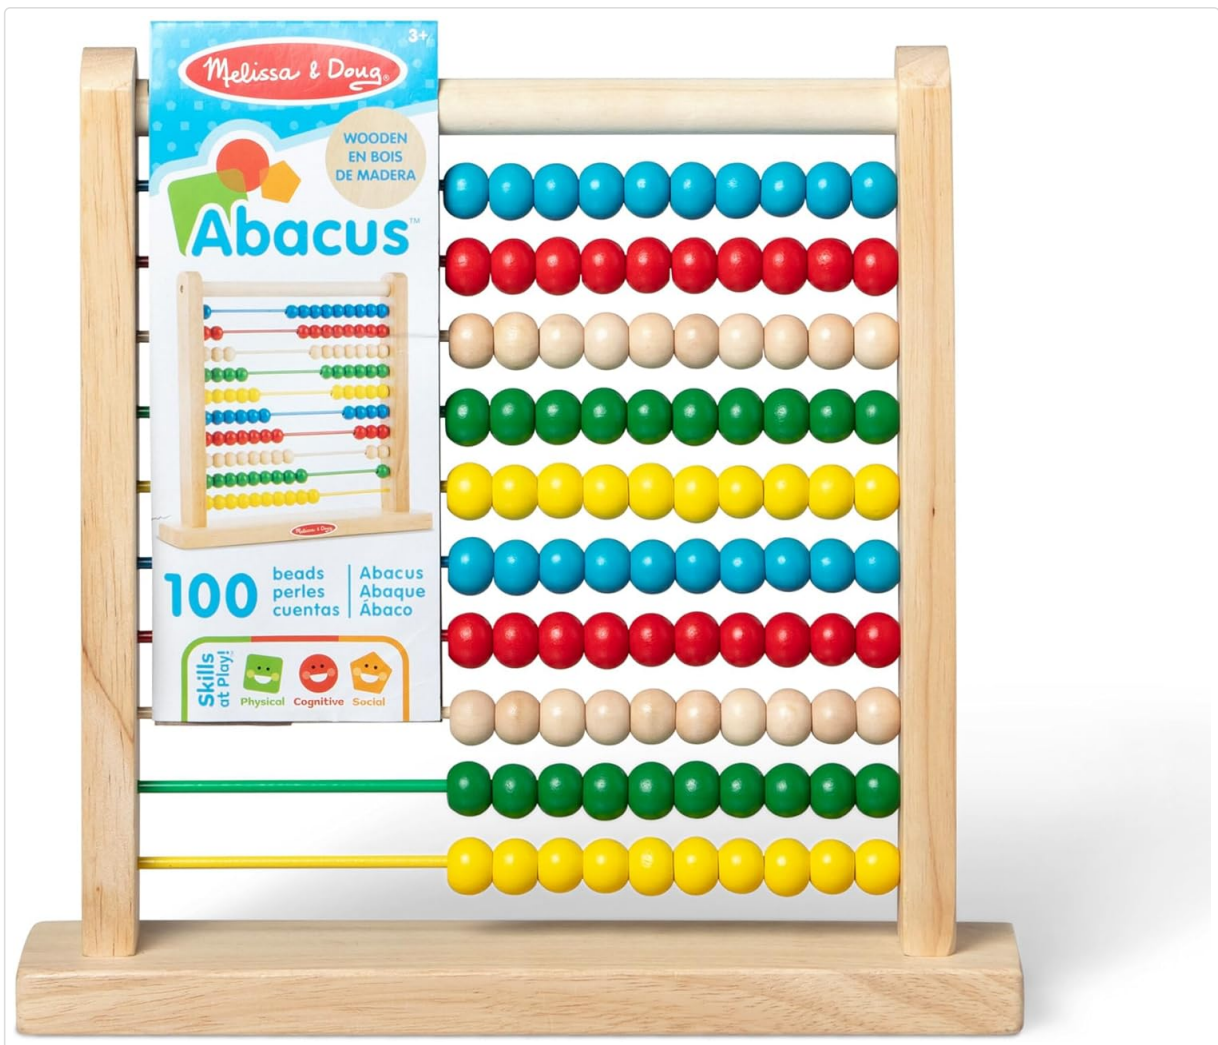

MODEL: 493

Introduction

The Melissa & Doug Classic Wooden Abacus is a traditional educational toy designed to introduce children to numbers, counting, and basic math concepts. This sturdy wooden frame features 10 rows, each with 10 brightly colored wooden beads, totaling 100 beads. It provides a hands-on, visual learning experience for children aged 3 to 5 years.

Front view of the Melissa & Doug Classic Wooden Abacus, showcasing its colorful beads and sturdy wooden frame.

Setup

The Melissa & Doug Classic Wooden Abacus comes pre-assembled and ready for immediate use. No assembly is required.

Operating Instructions

This abacus offers multiple ways to engage children in learning and play:

- **Counting:** Slide the beads along the wires to count from 1 to 100. Each row contains 10 beads, allowing for counting in tens.
- **Number Recognition:** Ask children to identify specific numbers by sliding the corresponding quantity of beads.
- **Basic Math Concepts:** Use the beads to demonstrate addition and subtraction. For example, slide 2 beads, then slide 3 more, and count the total.
- **Pattern and Color Exploration:** The brightly colored beads (blue, red, natural, green, yellow) can be used to create patterns or sort by color.
- **Matching Activity:** Move a certain number of beads to one side of a wire and have the child match your move on the wire below.

A child engaged in sliding the colorful beads on the abacus, demonstrating interactive learning.

Skills at Play!

Fine Motor

Numbers

Colors

A close-up view of a child's hand manipulating the beads, highlighting the tactile nature of the toy.