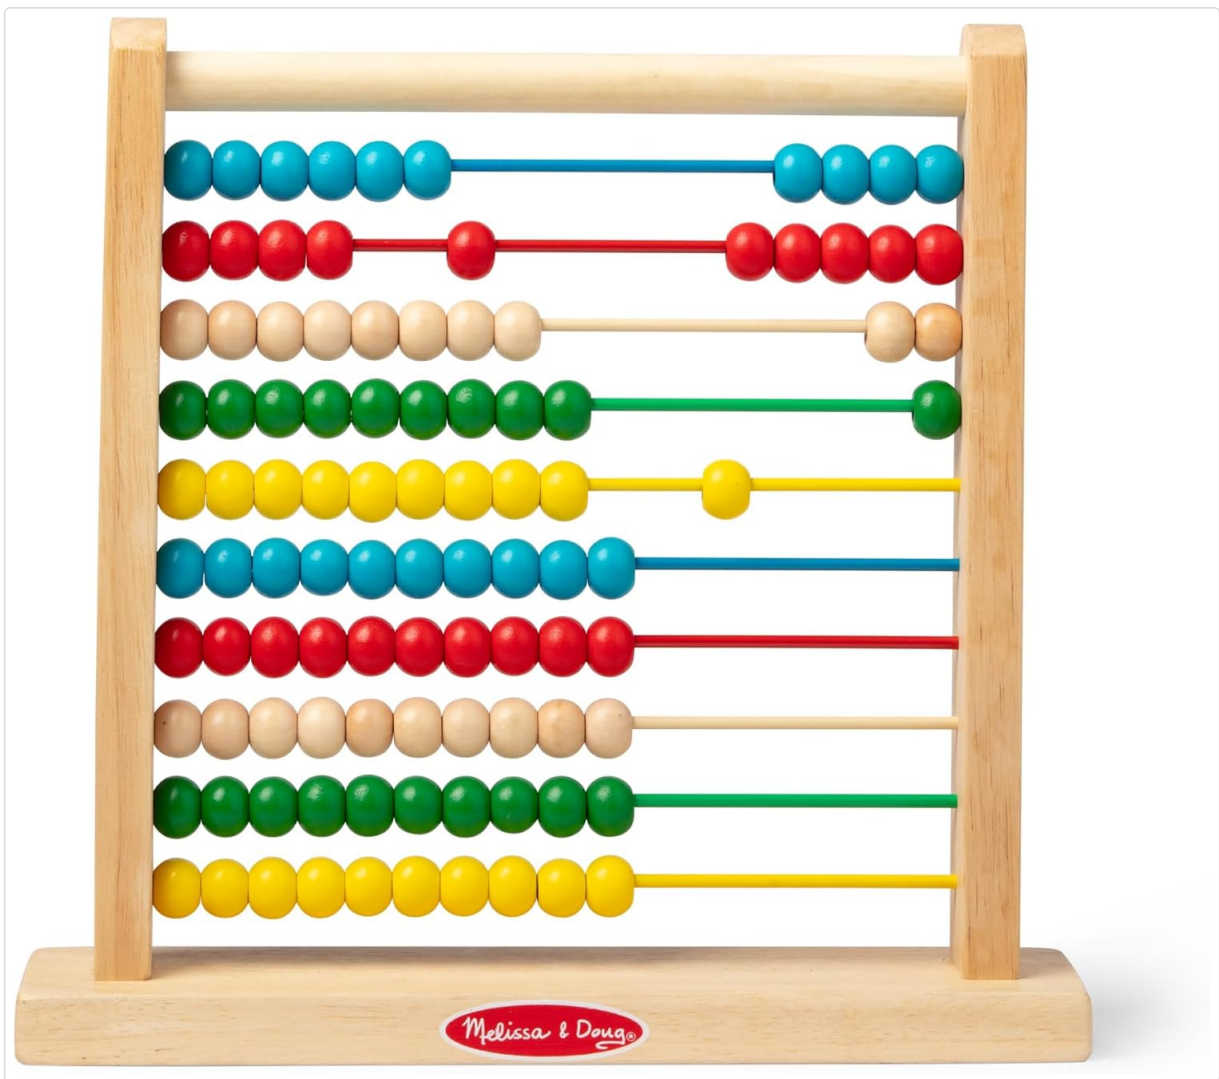

MODEL: 493

Introduction

The Melissa & Doug Classic Wooden Abacus is a traditional educational toy designed to introduce children to numbers, counting, and basic math concepts. This sturdy wooden frame features 10 rows, each with 10 brightly colored wooden beads, totaling 100 beads. It provides a hands-on, visual learning experience for children aged 3 to 5 years.

Front view of the Melissa & Doug Classic Wooden Abacus, showcasing its colorful beads and sturdy wooden frame.

Setup

The Melissa & Doug Classic Wooden Abacus comes pre-assembled and ready for immediate use. No assembly is required.

Operating Instructions

This abacus offers multiple ways to engage children in learning and play:

- **Counting:** Slide the beads along the wires to count from 1 to 100. Each row contains 10 beads, allowing for counting in tens.
- **Number Recognition:** Ask children to identify specific numbers by sliding the corresponding quantity of beads.
- **Basic Math Concepts:** Use the beads to demonstrate addition and subtraction. For example, slide 2 beads, then slide 3 more, and count the total.
- **Pattern and Color Exploration:** The brightly colored beads (blue, red, natural, green, yellow) can be used to create patterns or sort by color.
- **Matching Activity:** Move a certain number of beads to one side of a wire and have the child match your move on the wire below.

A child engaged in sliding the colorful beads on the abacus, demonstrating interactive learning.

Skills at Play!

Fine Motor

Numbers

Colors

A close-up view of a child's hand manipulating the beads, highlighting the tactile nature of the toy.