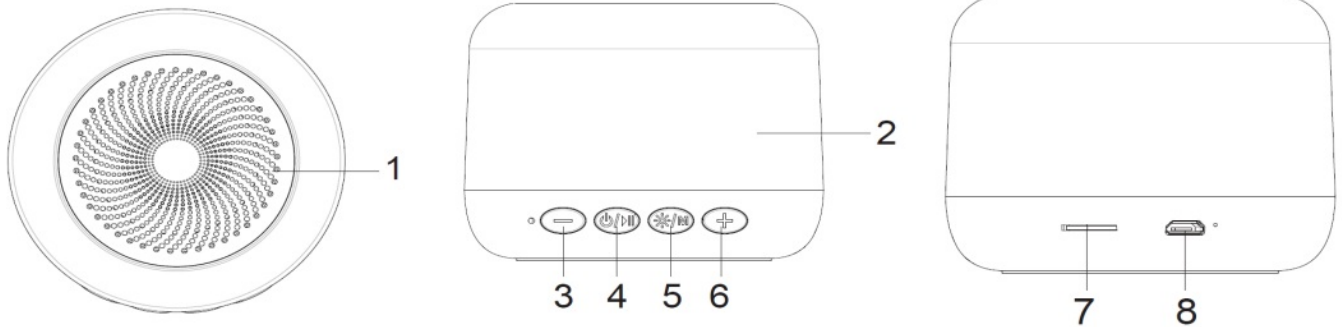

Specifications

- **Bluetooth® version:** V5.3
- **Bluetooth® connecting range:** 10m
- **Rechargeable Lithium Battery:** 600mAh
- **Play time:** up to 4 hours (60% volume)
- **Input:** 5V1A

Box content

- 1×Bluetooth® speaker
- 1×Micro USB charging cable
- 1×User Manual

Functionality

1. Speaker
2. Light
3. Volume -/Previous
4. Power on/off/Play/Pause
5. Light/Mode
6. Volume +/Next
7. SD card slot
8. Micro USB charging port

Power On/Off

Long press the Power button (4) to turn the speaker on and off.

Play/Pause

Short press the Play/Pause button (4) to play or pause the music.

Volume+/-

Short press the Volume + (6) or Volume - (3) button to turn the volume up and down.

Next/Previous

Long press the next (6) or previous (3) button to play the next or previous song.

Bluetooth® mode

Turn on the device, the speaker will enter Bluetooth® mode automatically. Activate Bluetooth® of your mobile phone and search for device name "KM43233823" then connect it.

TF Card Mode

1. Insert the d& card into the card slot (7).
2. Press the mode button (5) to switch the mode.

Supported file type: MP3, WAV, APE, FLAC

RGB light

Press the light button (5) to change between 3 different light mode.

12 Month Warranty

Thank you for your purchase from Kmart.

Kmart Australia Ltd warrants your new product to be free from defects in materials and workmanship for the period stated above, from the date of purchase, provided that the product is used in accordance with accompanying recommendations or instructions where provided.

This warranty is in addition to your rights under the Australian Consumer Law.