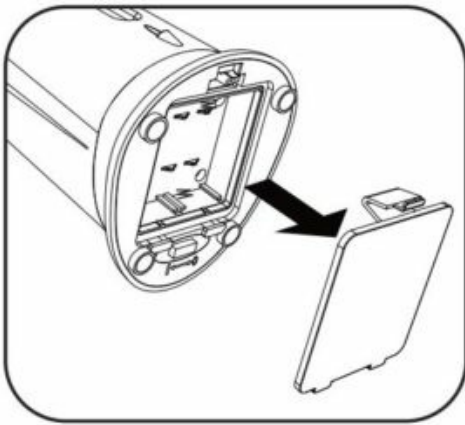

anko 43141500 AUTOMATIC SOAP DISPENSER User Manual

1 Open battery compartment.

2 Power supply method

Insert 4 AAA batteries according to the battery compartment instruction, make sure the polarity is correct and put the battery cover back on (batteries are not included)