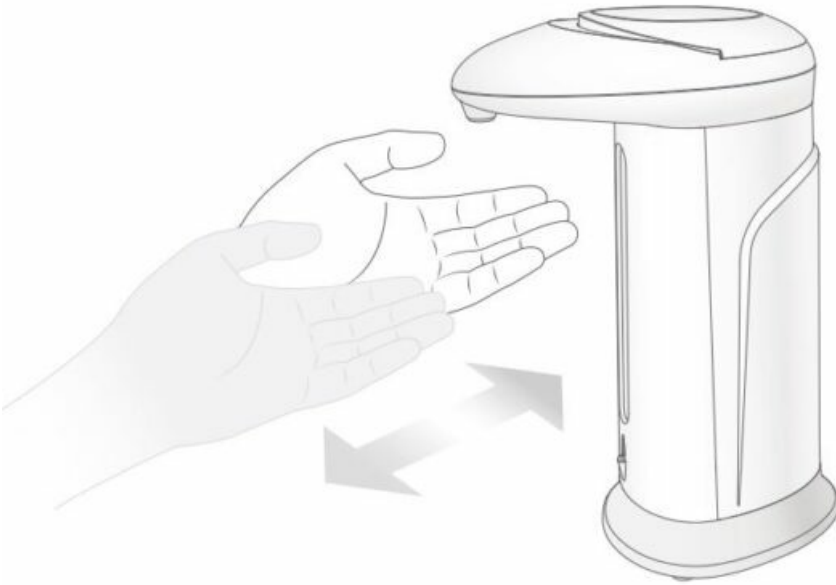

anko 43141500 AUTOMATIC SOAP DISPENSER User Manual

1 Open battery compartment.

2 Power supply method

Insert 4 AAA batteries according to the battery compartment instruction, make sure the polarity is correct and put the battery cover back on (batteries are not included)

- 6** When using for the first time, the dispenser will need to be primed, place hand under the dispensing nozzle until soap is dispensed. Move hand away when there is sufficient soap.

- 7** Do not immerse in water and ensure that the battery compartment remains dry.