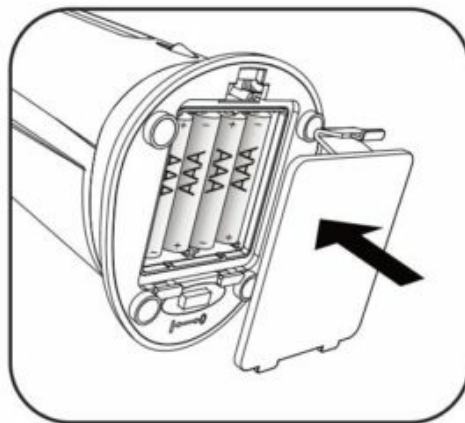

anko 43141500 AUTOMATIC SOAP DISPENSER User Manual

1 Open battery compartment.

2 Power supply method

Insert 4 AAA batteries according to the battery compartment instruction, make sure the polarity is correct and put the battery cover back on (batteries are not included)