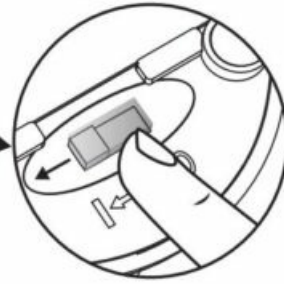

3 Switch to position I to get product started.