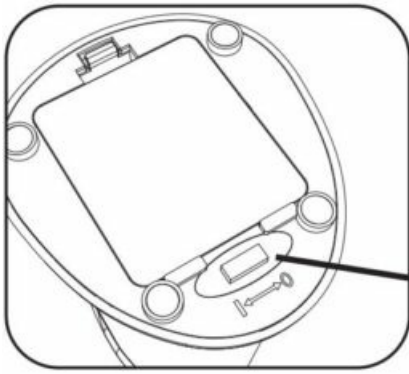

anko 43141500 AUTOMATIC SOAP DISPENSER User Manual

1 Open battery compartment.

2 Power supply method

Insert 4 AAA batteries according to the battery compartment instruction, make sure the polarity is correct and put the battery cover back on (batteries are not included)