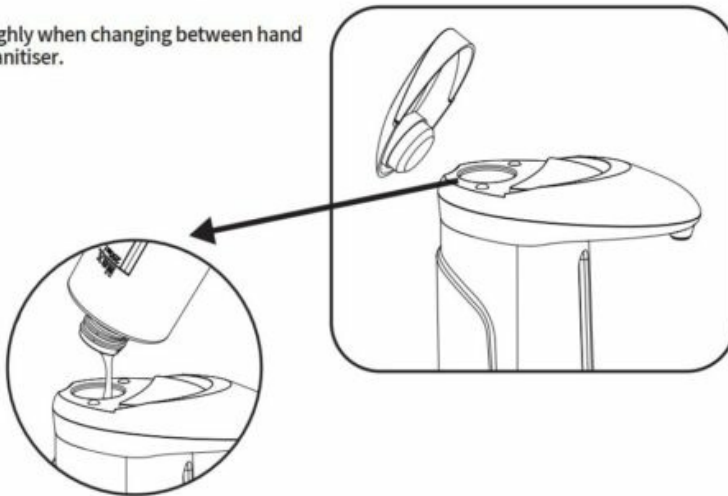

4 Pour in Liquid Soap or Hand Sanitizer

Rinse thoroughly when changing between hand wash and sanitiser.