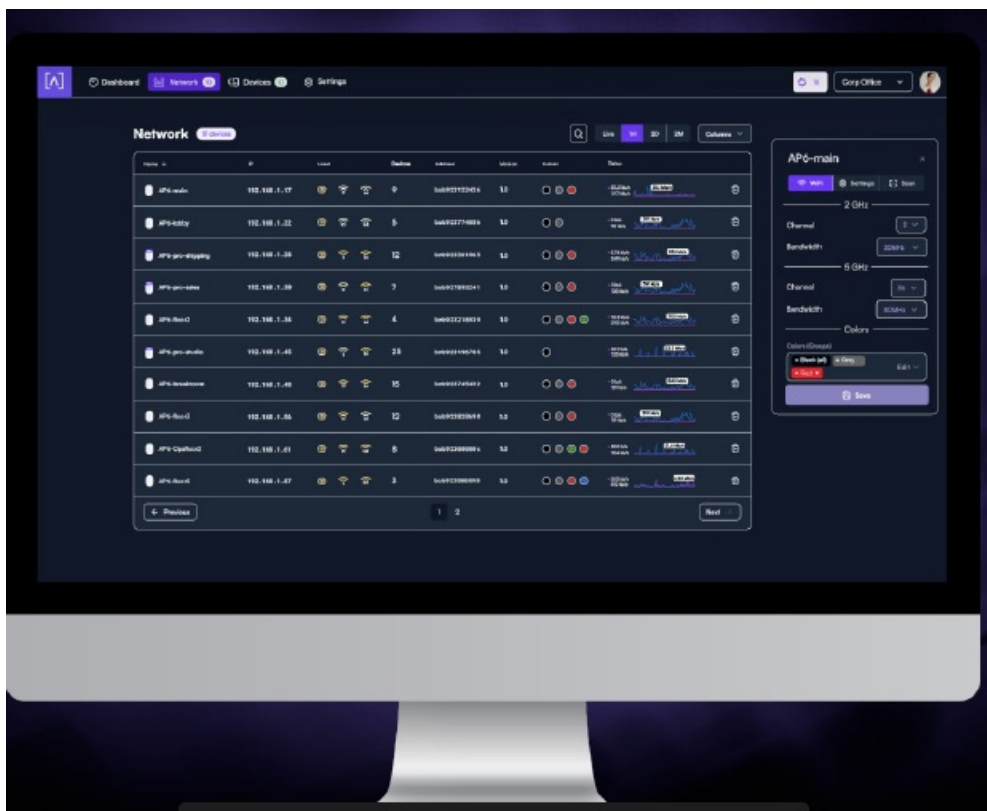

Product Information

Specifications

- **Controller Versions:** Self-hosted, Cloud, Coming Soon Hardware
- **Cost/License Fee:** $49 for download, $149 for hardware
- **Accessibility:** Global Easy
- **Ease Of Install:** Easy
- **Reliability:** 99.99% Uptime
- **Security:** Secure
- **Reverse Proxy Support:** Yes
- **Bluetooth for Seamless Setup:** Yes (Coming Soon)
- **Maximum Devices Attached:** No Limit
- **Multitenant Support:** Yes
- **AltaPass Disconnect Notifications:** Yes
- **Advanced Site Permissions:** Yes
- **Automatic Updates:** Yes

Resources

- [License Key](#)
- [Installation Guide](#)
- [Docker LXD Video Tutorial](#)
- [Website](#)

Frequently Asked Questions (FAQ)