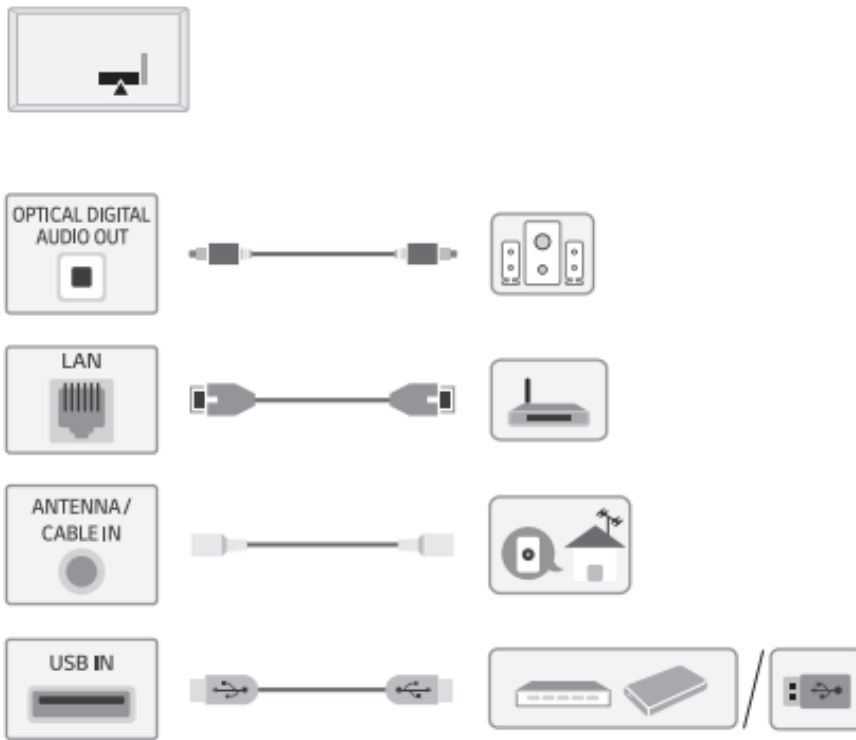

**LG 50QNED80AQA LED 4K UHD Smart web**

**WHAT IS IN BOX**

**WARNING**

## IMPORTANT INSTRUCTION

## CONNECTIONS