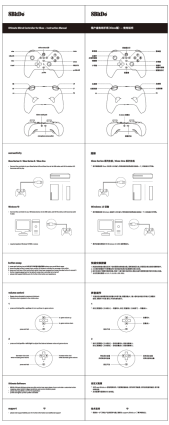

[8Bitdo Ultimate Wired Controller for Xbox](#) [pdf] User Manual
B0B2WX762C Ultimate Wired Controller for Xbox, B0B2WX762C, Ultimate Wired Controller for Xbox, Wired Controller for Xbox, Controller for Xbox, B0B2WX762C, 6922621502227