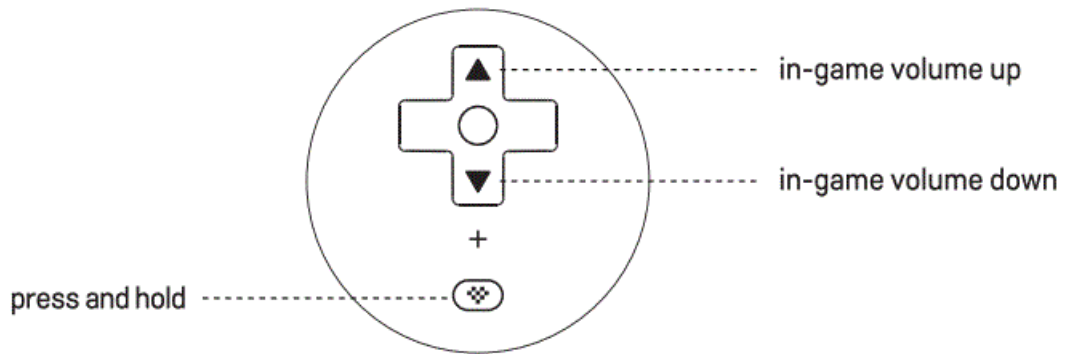

Windows 10

- Connect the controller to your Windows device via its LISB cable, wait till the status LED becomes solid to play

- required system: Windows 101903 or above

Button swap

1. Press and hold any two of the AIB/X/Y/LB/RB/LSB/RSB buttons you would like to swap
2. Press the star button to Swap them, profile LED blinks to indicate the success Of the action
3. Press and hold any of the two buttons which have been swapped #d and press the star button to cancel it button mapping goes back to its default mode when the controller is turned off
please visit support.8bitdo.com for further information and assistance

Volume Control

- Beeps when adjusted to maximum/minimum
- Vibration when adjusted to the middle value

1. press and hold profile up/down to turn up/down in-game volume

2. press and hold profile left/right to adjust the balance between voice and game volume