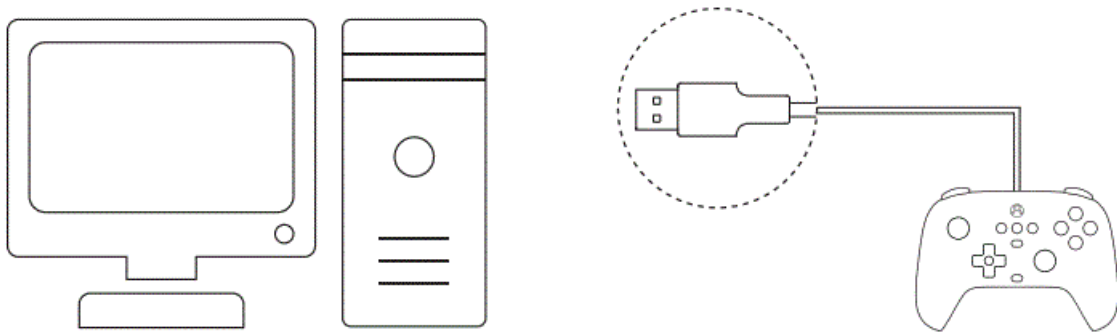

8BitDo[®]

8BitDo Ultimate Wired Controller for Xbox

PRODUCT DESCRIPTION

connectivity

Xbox Series X / Xbox Series S / Xbox One

- Connect the controller to your Xbox Series X/S and Xbox One via its USB cable, wait till the status LED becomes solid to play

Windows 10

- Connect the controller to your Windows device via its LISB cable, wait till the status LED becomes solid to play

- required system: Windows 101903 or above

Button swap

1. Press and hold any two of the AIB/X/Y/LB/RB/LSB/RSB buttons you would like to swap
2. Press the star button to Swap them, profile LED blinks to indicate the success Of the action
3. Press and hold any of the two buttons which have been swapped #d and press the star button to cancel it button mapping goes back to its default mode when the controller is turned off
please visit support.8bitdo.com for further information and assistance

Volume Control

- Beeps when adjusted to maximum/minimum
- Vibration when adjusted to the middle value

1. press and hold profile up/down to turn up/down in-game volume

2. press and hold profile left/right to adjust the balance between voice and game volume