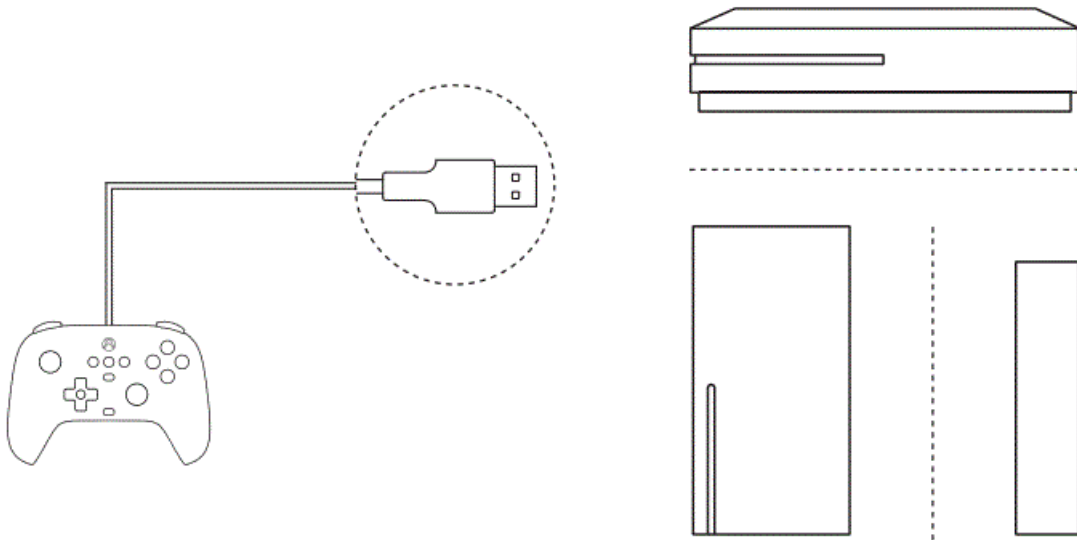

8BitDo[®]

8BitDo Ultimate Wired Controller for Xbox

PRODUCT DESCRIPTION

connectivity

Xbox Series X / Xbox Series S / Xbox One

- Connect the controller to your Xbox Series X/S and Xbox One via its USB cable, wait till the status LED becomes solid to play

Windows 10

- Connect the controller to your Windows device via its LISB cable, wait till the status LED becomes solid to play

- required system: Windows 101903 or above

Button swap

1. Press and hold any two of the AIB/X/Y/LB/RB/LSB/RSB buttons you would like to swap
2. Press the star button to Swap them, profile LED blinks to indicate the success Of the action
3. Press and hold any of the two buttons which have been swapped #d and press the star button to cancel it button mapping goes back to its default mode when the controller is turned off
please visit support.8bitdo.com for further information and assistance

Volume Control

- Beeps when adjusted to maximum/minimum
- Vibration when adjusted to the middle value

1. press and hold profile up/down to turn up/down in-game volume

2. press and hold profile left/right to adjust the balance between voice and game volume