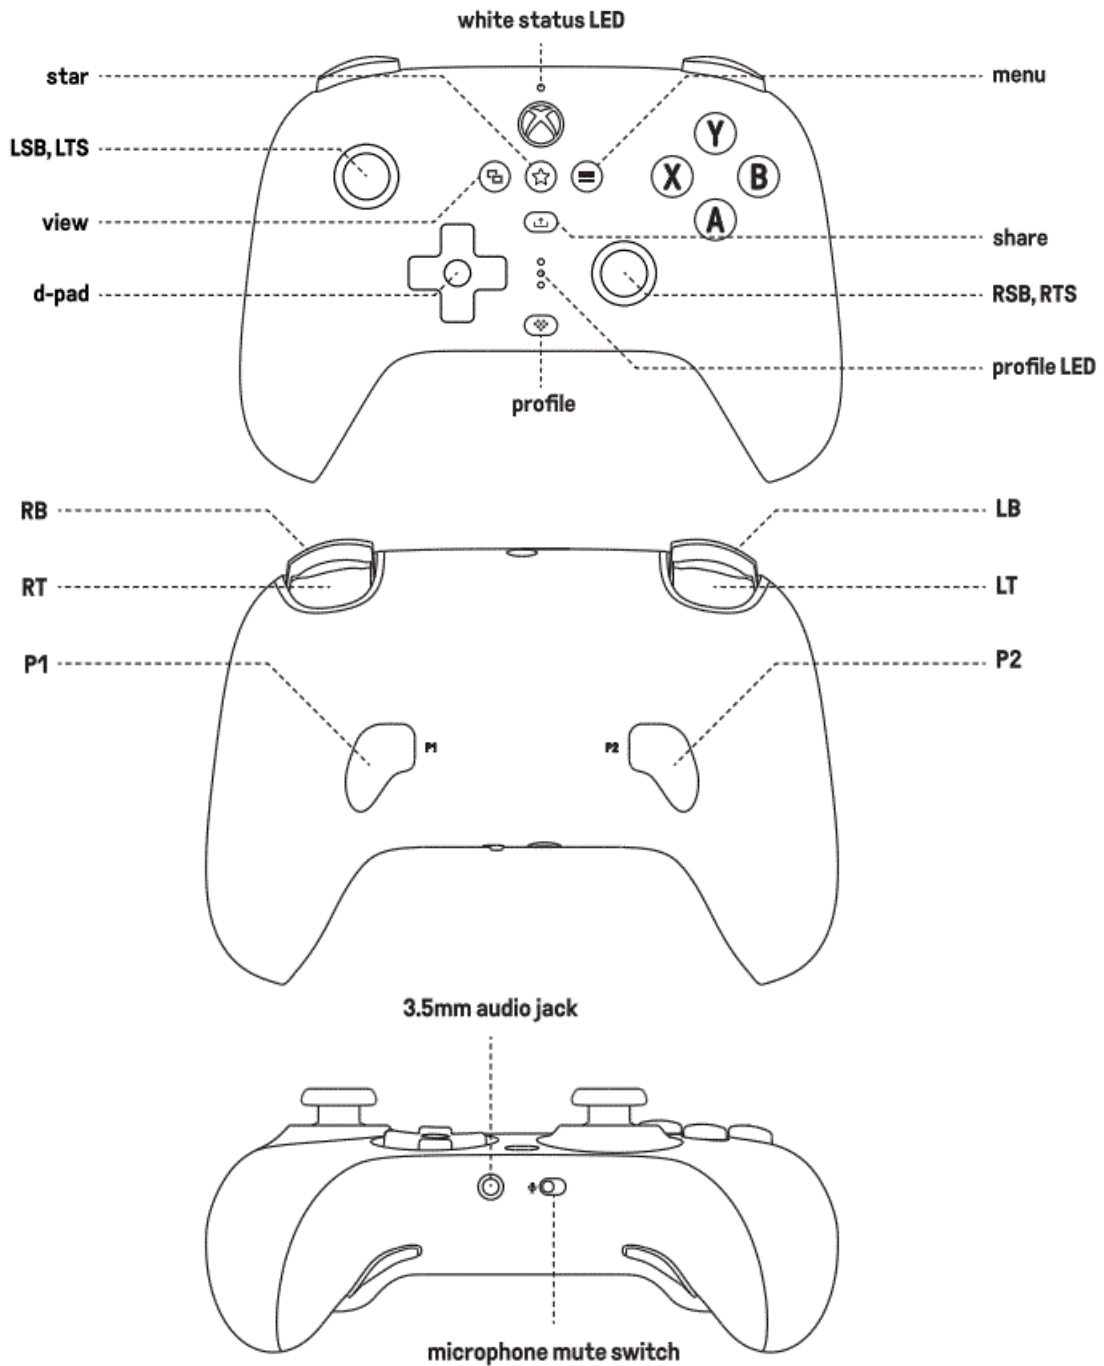

connectivity

Xbox Series X / Xbox Series S / Xbox One

- Connect the controller to your Xbox Series X/S and Xbox One via its USB cable, wait till the status LED becomes solid to play